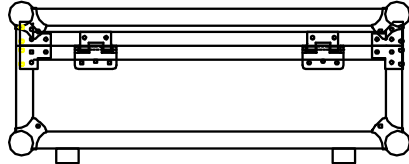

FRONT VIEW

BACK VIEW