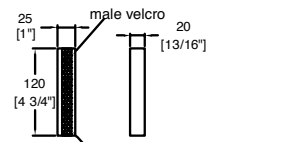

20mm thick hard foam 25*120 mm (x2pcs)