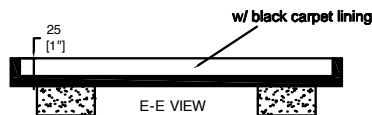

RRL17

w/ 9mm plywood and small corners

20mm thick soft foam 100*100 mm (x1pc)

6mm thick hard foam 25*80 mm (x4pcs)

15mm thick hard foam 25*80 mm (x4pcs)

20mm thick hard foam 25*120 mm (x2pcs)