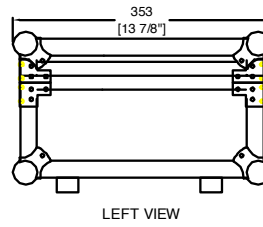

RRL17

w/ 9mm plywood and small corners

20mm thick soft foam 100*100 mm (x1pc)

6mm thick hard foam 25*80 mm (x4pcs)

15mm thick hard foam 25*80 mm (x4pcs)

20mm thick hard foam 25*120 mm (x2pcs)