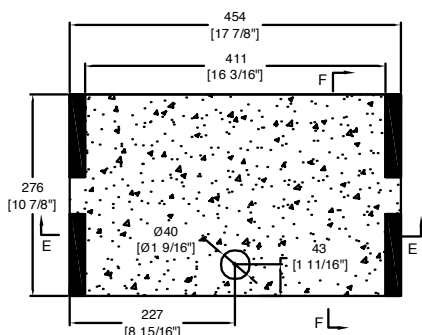

E-E VIEW

REMOVABLE TRAY