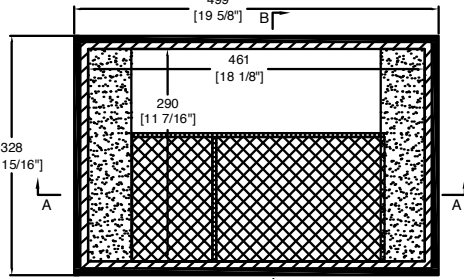

A-A VIEW

TOP VIEW OF COVER