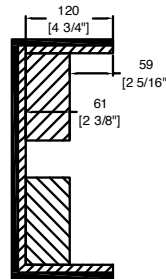

RRL17

w/ 9mm plywood and small corners

20mm thick soft foam 100*100 mm (x1pc)

D-D VIEW

6mm thick hard foam 25*80 mm (x4pcs)

15mm thick hard foam 25*80 mm (x4pcs)

20mm thick hard foam 25*120 mm (x2pcs)