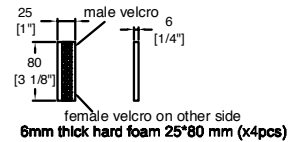

RRL17

w/ 9mm plywood and small corners

20mm thick soft foam 100*100 mm (x1pc)

6mm thick hard foam 25*80 mm (x4pcs)

15mm thick hard foam 25*80 mm (x4pcs)

20mm thick hard foam 25*120 mm (x2pcs)