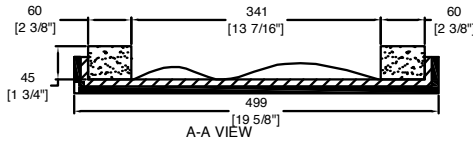

RRL17

w/ 9mm plywood and small corners

20mm thick soft foam 100*100 mm (x1pc)

6mm thick hard foam 25*80 mm (x4pcs)

15mm thick hard foam 25*80 mm (x4pcs)

20mm thick hard foam 25*120 mm (x2pcs)