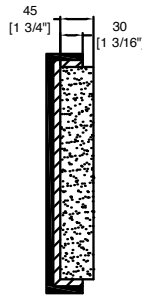

RRL17

w/ 9mm plywood and small corners

B-B VIEW

20mm thick soft foam 100*100 mm (x1pc)

6mm thick hard foam 25*80 mm (x4pcs)

15mm thick hard foam 25*80 mm (x4pcs)

20mm thick hard foam 25*120 mm (x2pcs)