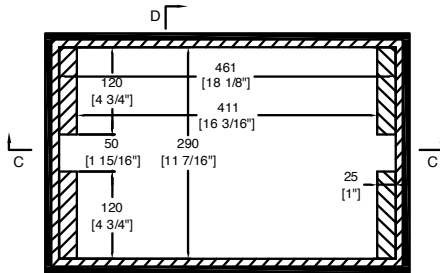

TOP VIEW OF BASE

6mm thick hard foam 25*80 mm (x4pcs)

15mm thick hard foam 25*80 mm (x4pcs)

20mm thick hard foam 25*120 mm (x2pcs)