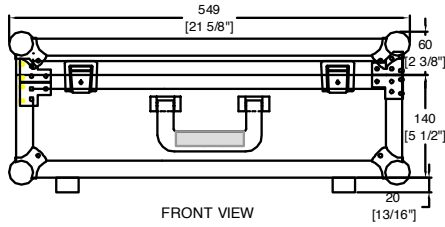

RRL17

w/ 9mm plywood and small corners