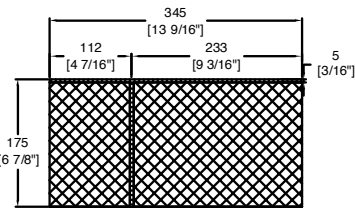

TOP VIEW OF COVER