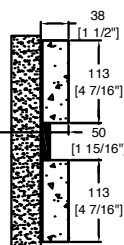

RRL17

w/ 9mm plywood and small corners

20mm thick soft foam 100*100 mm (x1pc)

6mm thick hard foam 25*80 mm (x4pcs)

15mm thick hard foam 25*80 mm (x4pcs)

20mm thick hard foam 25*120 mm (x2pcs)

F-F VIEW