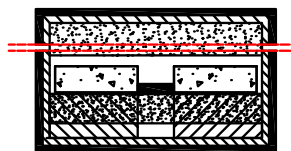

CROSS SECTION