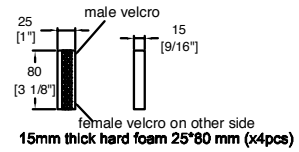

6mm thick hard foam 25*80 mm (x4pcs)

15mm thick hard foam 25*80 mm (x4pcs)