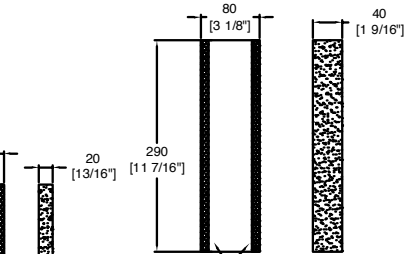

male velcro

male velcro

20mm thick soft foam 100*100 mm (x1pc)