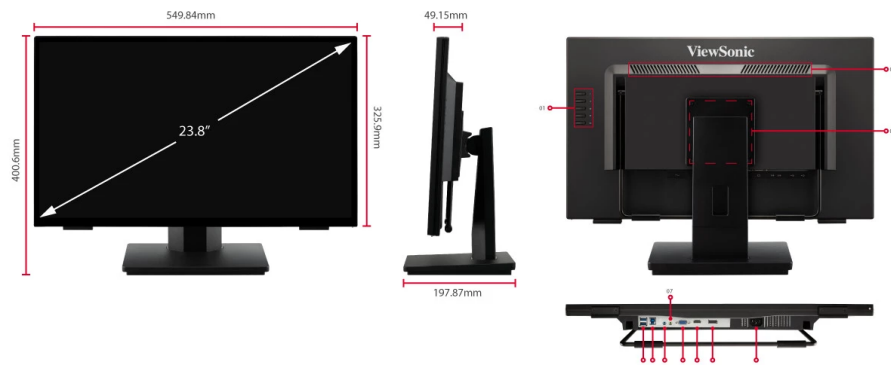

1. Menu Control	7. Audio in
2. Speakers	8. VGA
3. VESA Compatible(Wall Mount 100 x 100 mm)	9. HDMI
4. USB-A *2 (Downstream)	10. DP in
5. USB-B (Upstream)	11. AC in
6. Earphone