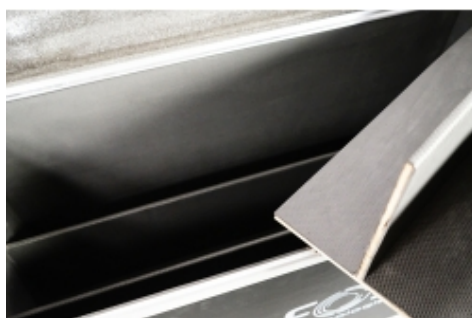

Visit product page

FOS CASE ACL LINE 12

L005540

Flight case with wheels for 6 pcs ACL line12.

PHOTOS

www.fos-lighting.eu