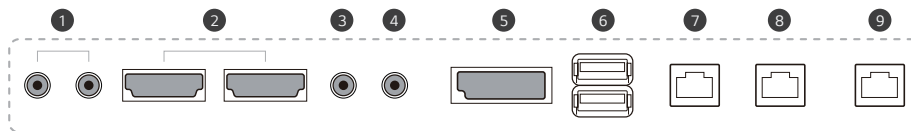

* The image is for illustrative purposes only

55XE4F

49XE4F

CONNECTIVITY

- 1 SPEAKER OUT
- 2 HDMI IN
- 3 RS232C IN
- 4 RS232C OUT
- 5 DP IN
- 6 USB IN
- 7 LAN IN
- 8 LAN OUT
- 9 HDBaseT IN

XE4F Series		55XE4F	49XE4F
PANEL	Screen Size	55	49
	Panel Technology	IPS, M+(WRGB)	IPS, M+(WRGB)
	Back Light Type	Direct	Direct
	Aspect Ratio	16 : 9	16 : 9
	Native Resolution	1,920 x 1,080 (FHD, WRGB)	1,920 x 1,080 (FHD, WRGB)
	Brightness	4,000 cd/m ² (Typ.), 3,200 cd/m ² (Min.)	4,000 cd/m ² (Typ.), 3,200 cd/m ² (Min.)
	Contrast Ratio	1,200:1	1,300:1
	Dynamic CR	500,000:1	500,000:1
	Viewing Angle (H x V)	178 x 178	178 x 178
	Response Time	Typ. 9ms (G to G BW)	Typ. 8ms (G to G BW)
	Surface Treatment (Haze, Quarter Wave Plate)	Haze 3%, QWP	Haze 3%, QWP
	Local dimming	48 Blocks	48 Blocks
	Life Time (Typ.)	50,000 Hrs	50,000 Hrs
	Operation Hours	24 Hrs	24 Hrs
Orientation	Portrait & Landscape	Portrait & Landscape	
CONNECTIVITY	Input	HDMI(2), DP, HDBaseT, USB(2)	
	Output	External Speaker Out(L/R)	
	External Control	RS232C In/Out, RJ45(LAN) In/Out	
PHYSICAL SPECIFICATION	Protection Glass	5mm(IK 10, Degree of Protection, Tempered, Anti-Reflective)	5mm(IK 10, Degree of Protection, Tempered, Anti-Reflective)
	Bezel Color	Black	Black
	Bezel Width	38.4mm(T/B), 26.0mm(L/R)	38.4mm(T/B), 26.0mm(L/R)
	Monitor Dimension (W x H x D)	737.4 x 1,292.5 x 88.0mm	656.2 x 1153x 88.0mm
	Weight (Head)	40kg	32Kg (TBD)
	Packing Dimensions (W x H x D)	1,446 x 890 x 207 mm	1,286 x 797 x 207mm
	Packed Weight	45kg	37Kg (TBD)
Handle	X	X	
KEY FEATURE	webOS4.0 Platform, Internal Memory(16G, System 4GB+ Available 12GB) Temperature Sensor, Auto Brightness sensor, BLU Sensor, Pixel sensor, Gyro Sensor, Humidity Sensor Outdoor API control, HDBaseT, WOL, webRTC, Control Manager; DPM, Smart Energy Saving		
ENVIRONMENT CONDITIONS	Operation Temperature	-30°C to 50 °C	-30°C to 50 °C
	Operation Humidity	5 % to 100 %	5 % to 100 %
POWER	Power Supply	100-240V~, 50/60Hz	100-240V~, 50/60Hz
	Power Type	Built-In Power	Built-In Power
POWER CONSUMPTION	Typ./Max.	310/390W	290/370W
	Smart Energy Saving	170W	170W
CERTIFICATION	Safety	IEC 60950-1 / EN 60950-1 / UL 60950-1	IEC 60950-1 / EN 60950-1 / UL 60950-1
	EMC	FCC Class "A" / CE / KCC	FCC Class "A" / CE / KCC
	ErP / Energy Star	ErP "C" /NA	ErP "C" /NA
SOFTWARE COMPATIBILITY	SuperSign	Yes(CMS, Control)	Yes(CMS, Control)
	Signage365Care	Yes	Yes
ACCESSORY	Basic	Remote Controller, Manual(EIG, IG, OM), Regulation Book, Phone to RS232C Gender, HDMI Cable, POWER CABLE, Battery	