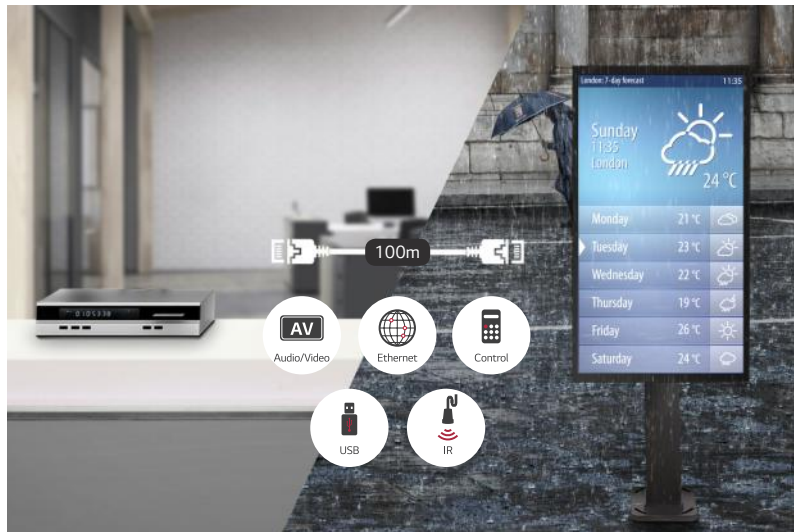

Support HDBaseT™

The XE4F Series supports HDBaseT™, the global standard for the transmission of ultra-high definition video & audio, Ethernet, controls, USB and IR over a single, long-distance cable, for easier control of the display and saving installation and maintenance costs.

* The XE4F Series doesn't support the power supply

Web Monitoring

This web-based monitoring solution is user-friendly and allows the user to be at ease. It enables the user to have full access anywhere at anytime from their mobile phone while having access to both current and past data. It allows the user to monitor the unit, make adjustments, and control the unit remotely in real time.