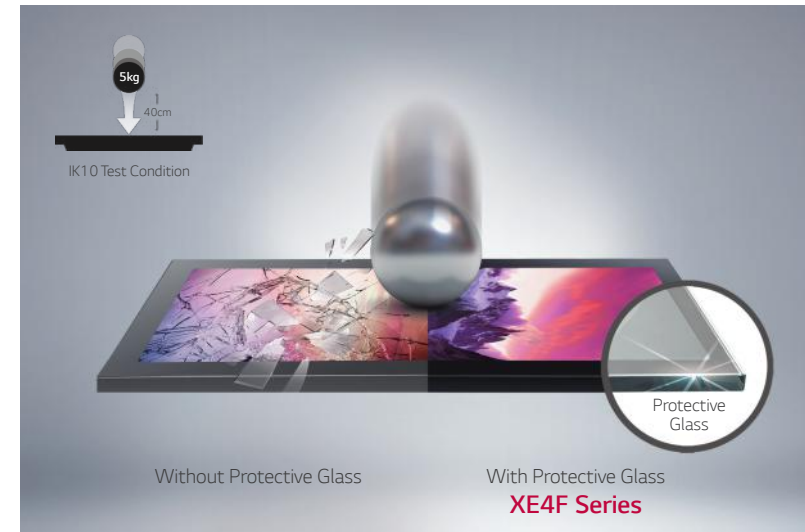

Protective Glass (IK10 Certified)

The tempered and laminated front glass ensures optimum protection from outdoor extremities, resulting in minimal or no damage from external impacts.