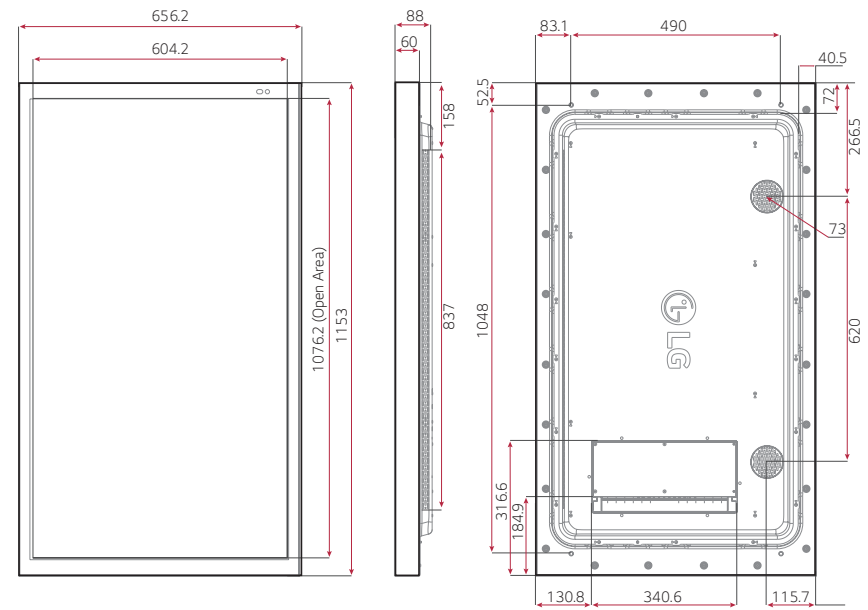

* The image is for illustrative purposes only

55XE4F

49XE4F

CONNECTIVITY

- 1 SPEAKER OUT
- 2 HDMI IN
- 3 RS232C IN
- 4 RS232C OUT
- 5 DP IN
- 6 USB IN
- 7 LAN IN
- 8 LAN OUT
- 9 HDBaseT IN

XE4F Series		55XE4F	49XE4F
PANEL	Screen Size	55	49
	Panel Technology	IPS, M+(WRGB)	IPS, M+(WRGB)
	Back Light Type	Direct	Direct
	Aspect Ratio	16 : 9	16 : 9
	Native Resolution	1,920 x 1,080 (FHD, WRGB)	1,920 x 1,080 (FHD, WRGB)
	Brightness	4,000 cd/m ² (Typ.), 3,200 cd/m ² (Min.)	4,000 cd/m ² (Typ.), 3,200 cd/m ² (Min.)
	Contrast Ratio	1,200:1	1,300:1
	Dynamic CR	500,000:1	500,000:1
	Viewing Angle (H x V)	178 x 178	178 x 178
	Response Time	Typ. 9ms (G to G BW)	Typ. 8ms (G to G BW)
	Surface Treatment (Haze, Quarter Wave Plate)	Haze 3%, QWP	Haze 3%, QWP
	Local dimming	48 Blocks	48 Blocks
	Life Time (Typ.)	50,000 Hrs	50,000 Hrs
	Operation Hours	24 Hrs	24 Hrs
Orientation	Portrait & Landscape	Portrait & Landscape	
CONNECTIVITY	Input	HDMI(2), DP, HDBaseT, USB(2)	
	Output	External Speaker Out(L/R)	
	External Control	RS232C In/Out, RJ45(LAN) In/Out	
PHYSICAL SPECIFICATION	Protection Glass	5mm(IK 10, Degree of Protection, Tempered, Anti-Reflective)	5mm(IK 10, Degree of Protection, Tempered, Anti-Reflective)
	Bezel Color	Black	Black
	Bezel Width	38.4mm(T/B), 26.0mm(L/R)	38.4mm(T/B), 26.0mm(L/R)
	Monitor Dimension (W x H x D)	737.4 x 1,292.5 x 88.0mm	656.2 x 1153x 88.0mm
	Weight (Head)	40kg	32Kg (TBD)
	Packing Dimensions (W x H x D)	1,446 x 890 x 207 mm	1,286 x 797 x 207mm
	Packed Weight	45kg	37Kg (TBD)
Handle	X	X	
KEY FEATURE	webOS4.0 Platform, Internal Memory(16G, System 4GB+ Available 12GB) Temperature Sensor, Auto Brightness sensor, BLU Sensor, Pixel sensor, Gyro Sensor, Humidity Sensor Outdoor API control, HDBaseT, WOL, webRTC, Control Manager; DPM, Smart Energy Saving		
ENVIRONMENT CONDITIONS	Operation Temperature	-30°C to 50 °C	-30°C to 50 °C
	Operation Humidity	5 % to 100 %	5 % to 100 %
POWER	Power Supply	100-240V~, 50/60Hz	100-240V~, 50/60Hz
	Power Type	Built-In Power	Built-In Power
POWER CONSUMPTION	Typ./Max.	310/390W	290/370W
	Smart Energy Saving	170W	170W
CERTIFICATION	Safety	IEC 60950-1 / EN 60950-1 / UL 60950-1	IEC 60950-1 / EN 60950-1 / UL 60950-1
	EMC	FCC Class "A" / CE / KCC	FCC Class "A" / CE / KCC
	ErP / Energy Star	ErP "C" /NA	ErP "C" /NA
SOFTWARE COMPATIBILITY	SuperSign	Yes(CMS, Control)	Yes(CMS, Control)
	Signage365Care	Yes	Yes
ACCESSORY	Basic	Remote Controller, Manual(EIG, IG, OM), Regulation Book, Phone to RS232C Gender, HDMI Cable, POWER CABLE, Battery	