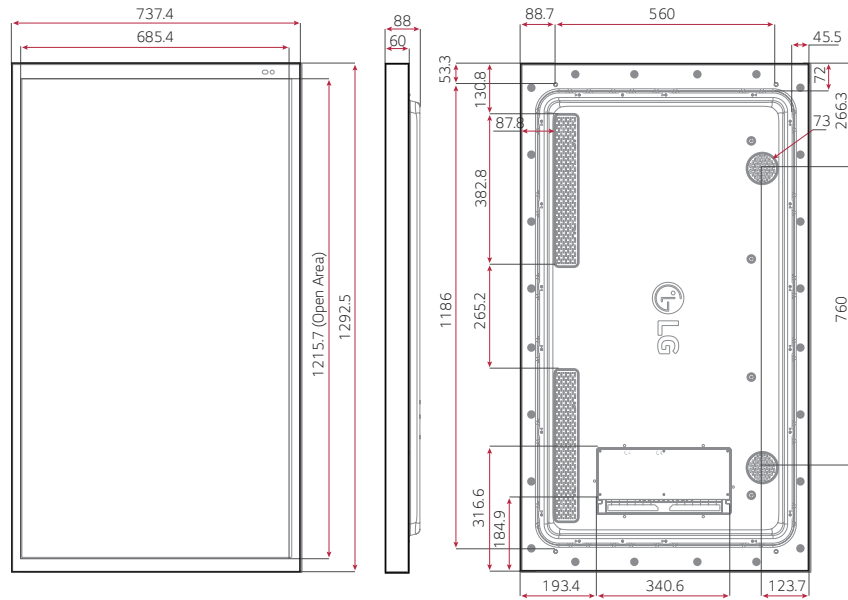

* The image is for illustrative purposes only

55XE4F

49XE4F

CONNECTIVITY

- 1 SPEAKER OUT
- 2 HDMI IN
- 3 RS232C IN
- 4 RS232C OUT
- 5 DP IN
- 6 USB IN
- 7 LAN IN
- 8 LAN OUT
- 9 HDBaseT IN

XE4F Series		55XE4F	49XE4F
PANEL	Screen Size	55	49
	Panel Technology	IPS, M+(WRGB)	IPS, M+(WRGB)
	Back Light Type	Direct	Direct
	Aspect Ratio	16 : 9	16 : 9
	Native Resolution	1,920 x 1,080 (FHD, WRGB)	1,920 x 1,080 (FHD, WRGB)
	Brightness	4,000 cd/m ² (Typ.), 3,200 cd/m ² (Min.)	4,000 cd/m ² (Typ.), 3,200 cd/m ² (Min.)
	Contrast Ratio	1,200:1	1,300:1
	Dynamic CR	500,000:1	500,000:1
	Viewing Angle (H x V)	178 x 178	178 x 178
	Response Time	Typ. 9ms (G to G BW)	Typ. 8ms (G to G BW)
	Surface Treatment (Haze, Quarter Wave Plate)	Haze 3%, QWP	Haze 3%, QWP
	Local dimming	48 Blocks	48 Blocks
	Life Time (Typ.)	50,000 Hrs	50,000 Hrs
	Operation Hours	24 Hrs	24 Hrs
Orientation	Portrait & Landscape	Portrait & Landscape	
CONNECTIVITY	Input	HDMI(2), DP, HDBaseT, USB(2)	
	Output	External Speaker Out(L/R)	
	External Control	RS232C In/Out, RJ45(LAN) In/Out	
PHYSICAL SPECIFICATION	Protection Glass	5mm(IK 10, Degree of Protection, Tempered, Anti-Reflective)	5mm(IK 10, Degree of Protection, Tempered, Anti-Reflective)
	Bezel Color	Black	Black
	Bezel Width	38.4mm(T/B), 26.0mm(L/R)	38.4mm(T/B), 26.0mm(L/R)
	Monitor Dimension (W x H x D)	737.4 x 1,292.5 x 88.0mm	656.2 x 1153x 88.0mm
	Weight (Head)	40kg	32Kg (TBD)
	Packing Dimensions (W x H x D)	1,446 x 890 x 207 mm	1,286 x 797 x 207mm
	Packed Weight	45kg	37Kg (TBD)
Handle	X	X	
KEY FEATURE	webOS4.0 Platform, Internal Memory(16G, System 4GB+ Available 12GB) Temperature Sensor, Auto Brightness sensor, BLU Sensor, Pixel sensor, Gyro Sensor, Humidity Sensor Outdoor API control, HDBaseT, WOL, webRTC, Control Manager; DPM, Smart Energy Saving		
ENVIRONMENT CONDITIONS	Operation Temperature	-30°C to 50 °C	-30°C to 50 °C
	Operation Humidity	5 % to 100 %	5 % to 100 %
POWER	Power Supply	100-240V~, 50/60Hz	100-240V~, 50/60Hz
	Power Type	Built-In Power	Built-In Power
POWER CONSUMPTION	Typ./Max.	310/390W	290/370W
	Smart Energy Saving	170W	170W
CERTIFICATION	Safety	IEC 60950-1 / EN 60950-1 / UL 60950-1	IEC 60950-1 / EN 60950-1 / UL 60950-1
	EMC	FCC Class "A" / CE / KCC	FCC Class "A" / CE / KCC
	ErP / Energy Star	ErP "C" /NA	ErP "C" /NA
SOFTWARE COMPATIBILITY	SuperSign	Yes(CMS, Control)	Yes(CMS, Control)
	Signage365Care	Yes	Yes
ACCESSORY	Basic	Remote Controller, Manual(EIG, IG, OM), Regulation Book, Phone to RS232C Gender, HDMI Cable, POWER CABLE, Battery	