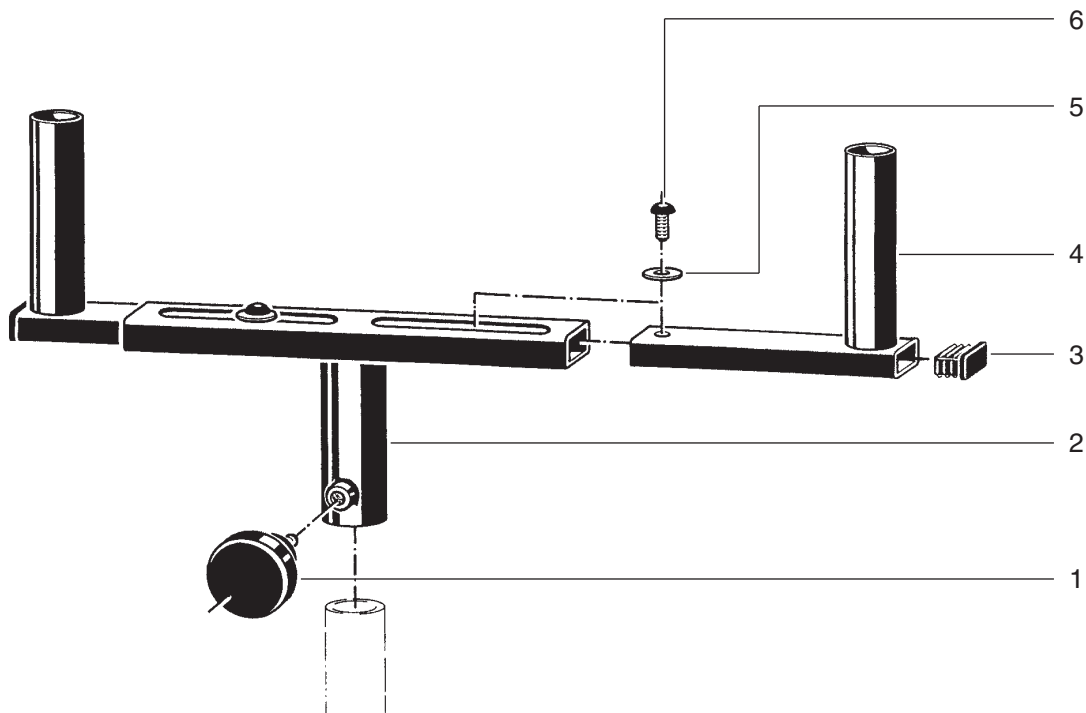

## 24105 Mounting Fork

24105.000.55 black

SPARE PARTS SPECIAL STANDS

pos.	description	art.-no.	qty
1	locking knob M8 x 27 mm	01.82.561.55	1
2	support brace complete	5.24105.1.55	1
3	plastic end cap	03.20.800.55	2
4	adjustable support	5.24105.2.55	2
5	washer	01.49.025.15	2
6	roundhead screw M8 x 12 mm	03.03.610.25	2