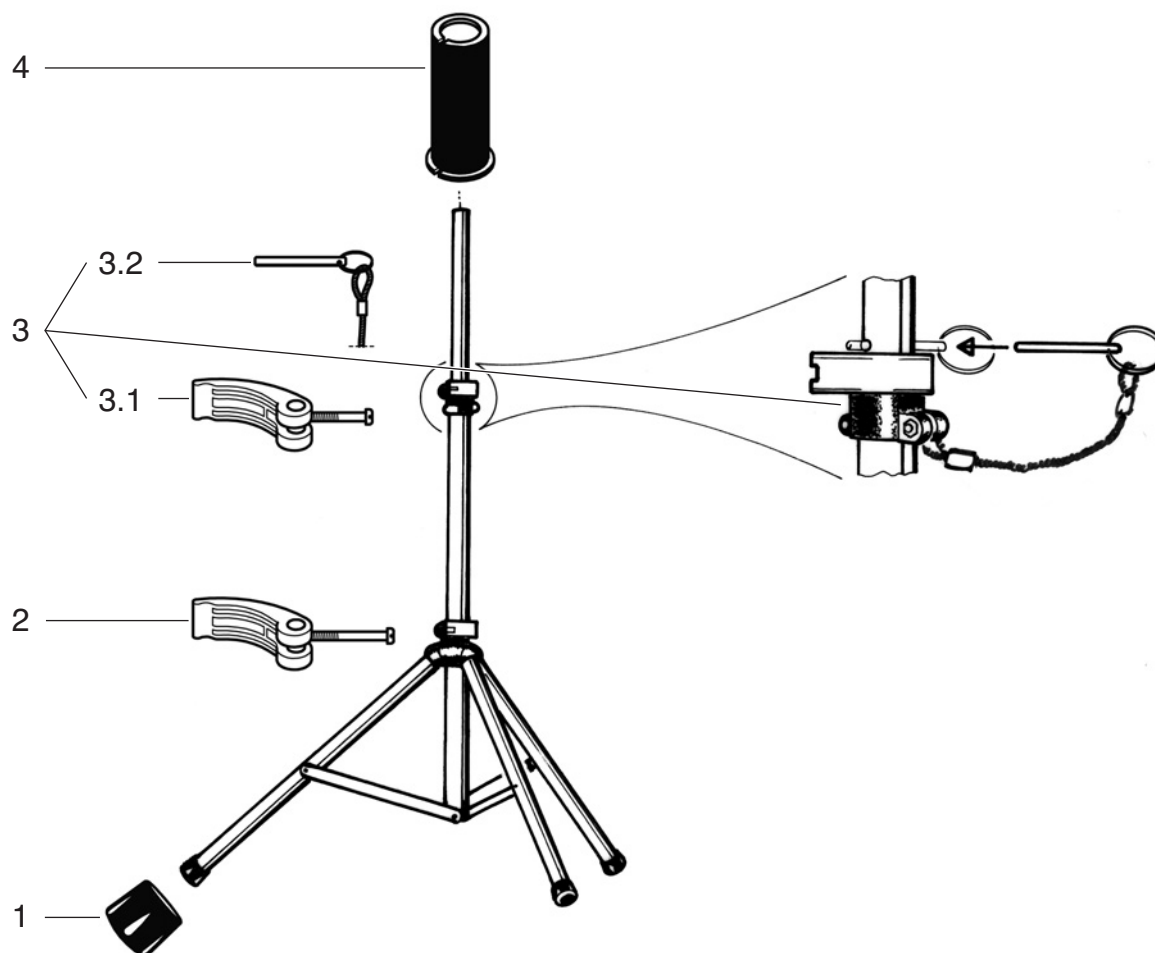

21450 Speaker Stand

21450.000.55 black

pos.	description	art.-no.	qty
1	end cap	7.214.500155	3
2	clamping lever with long screw	7.214.500363	1
3	clamping element clp. consisting of:	7.214.500555	1
3.1	clamping lever with short screw	7.214.500263	1
3.2	safety pin with cord	7.214.500400	1
4	adapter sleeve	21326.000.55	1