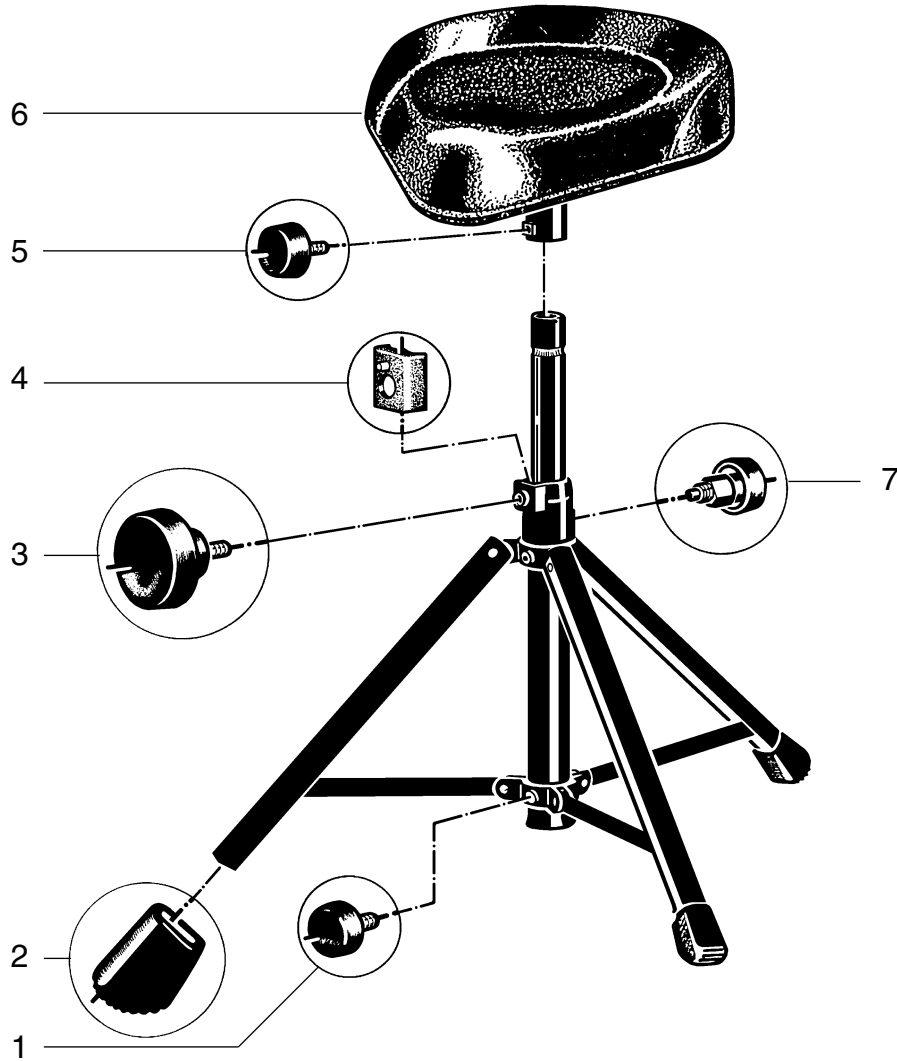

**14052 Keyboarder / Bass Throne**

14052.000.55 black

**SPARE PARTS DRUMS**

pos.	description	art.-no.	qty
1	locking knob	01.81.660.55	1
2	leg cap	01.84.870.55	3
3	weight adjustment locking knob	01.82.561.55	1
4	locking spacer	01.86.710.55	1
5	seat locking knob	01.81.735.55	1
6	seat	7.140.570155	1
7	spring loaded locking bolt	6.21460.1.00	1