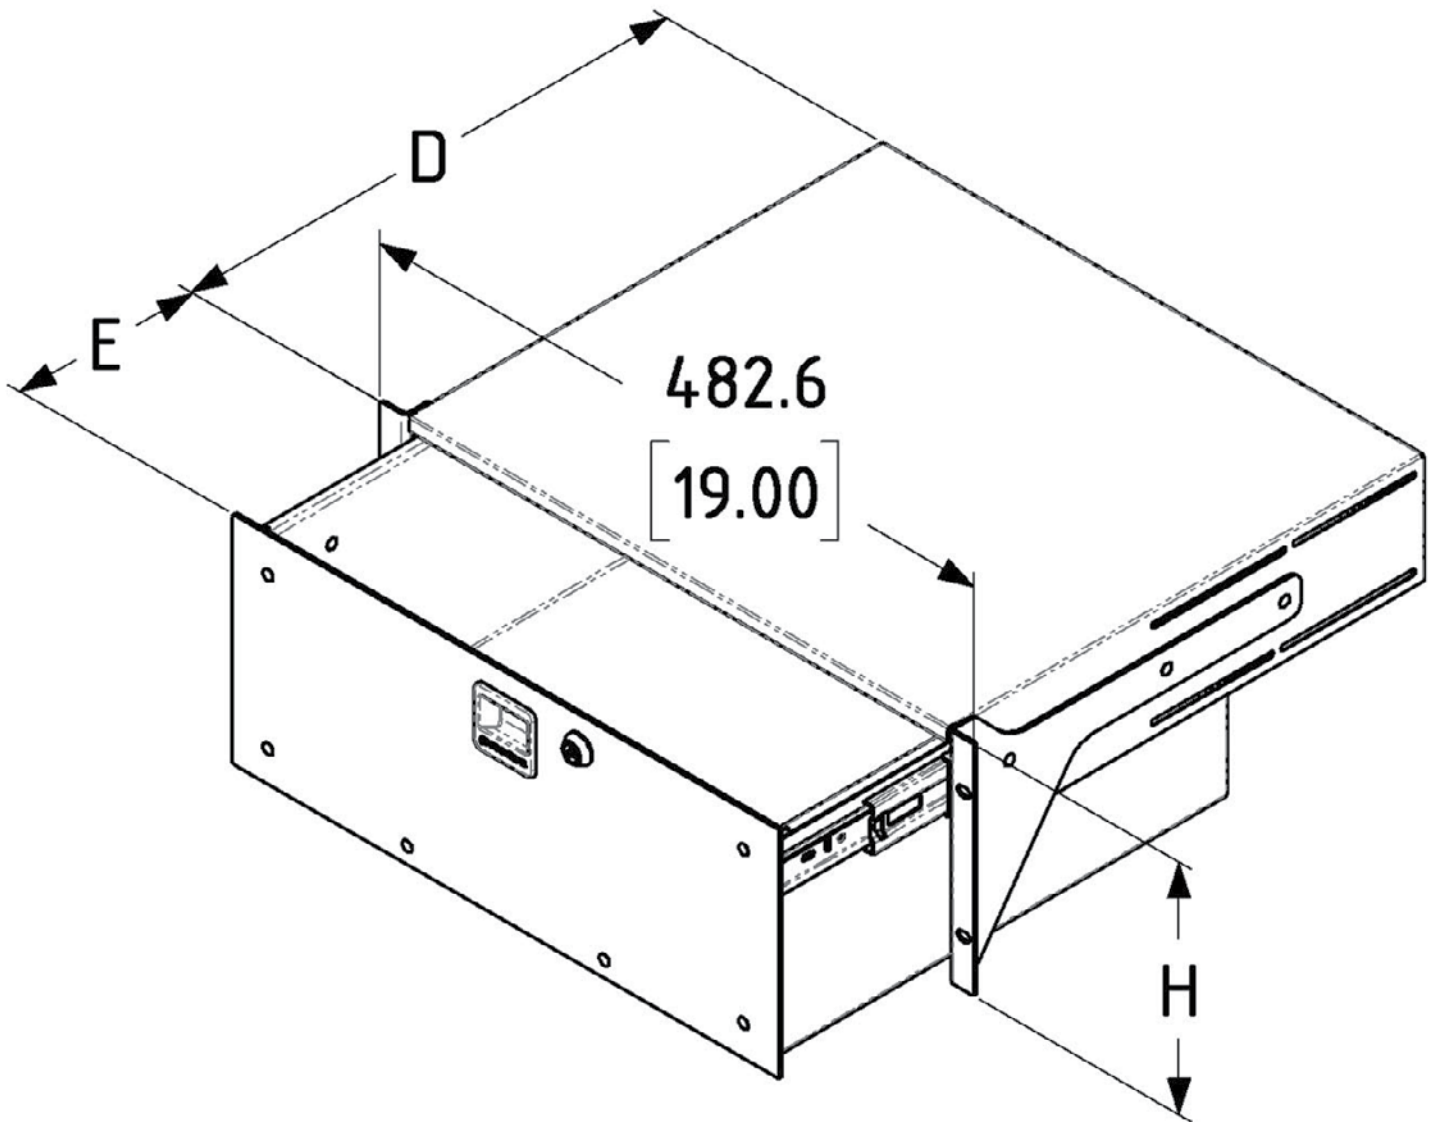

NEW R2293 SERIES Tour Grade Rack Drawers

Size (U)	Height (H)
2U	88.3mm / 3.48"
3U	132.7mm / 5.22"
4U	177.1mm / 6.97"
5U	221.8mm / 8.73"
6U	266.1mm / 10.48"
7U	310.6mm / 12.23"
8U	355.2mm / 13.98"

Drawer	Depth (D)	Extension (E)
10"	286.5mm / 11.28"	250mm / 9.84"
14"	386.5mm / 15.22"	350mm / 13.78"
18"	486.5mm / 19.15"	450mm / 17.72"