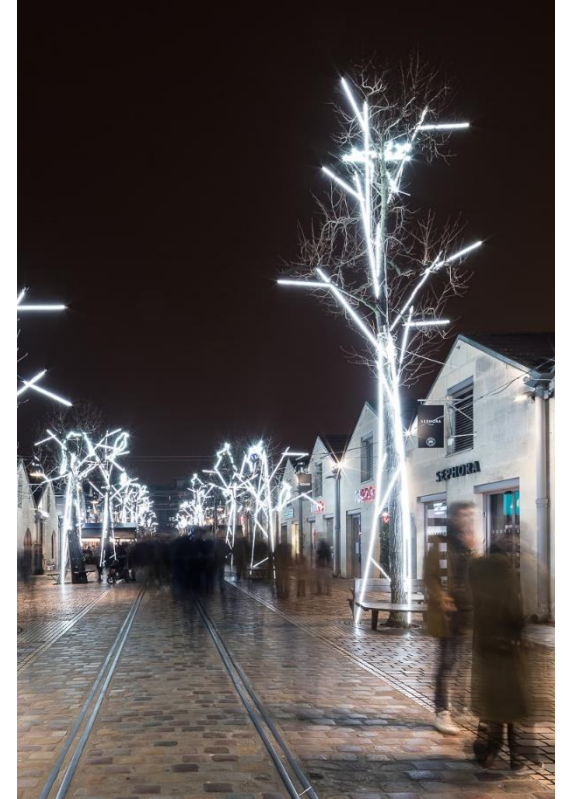

PARIS (FR)

Bercy Village Stores

FESTILIGHT - Neon