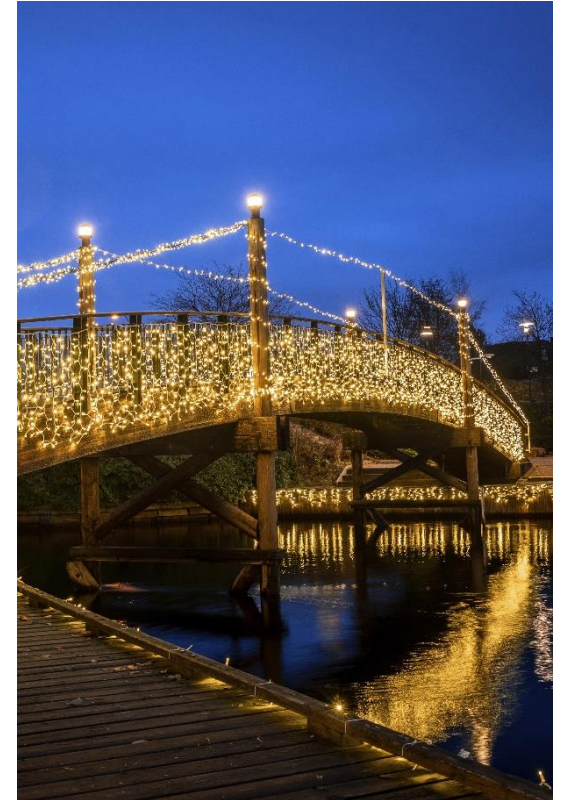

KRISTIANSAND (NO)

Bridge

FESTILIGHT - Curtains, Icicle & Boa Garlands