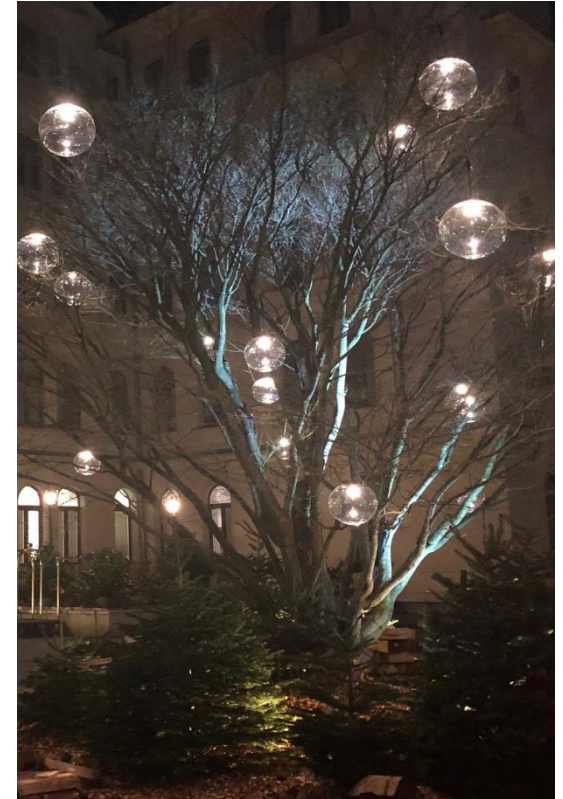

## Bridge

FESTILIGHT - Curtains, Icicle & Boa Garlands

# LAUSANNE (CH)

Beau Rivage Palace

FESTILIGHT - Splendid Trees, Icicle & Structured Branches

# LAUSANNE (CH)

Beau Rivage Palace

FESTILIGHT - Structured Branches & Bulles de Lumière