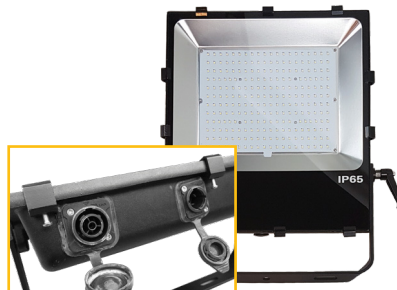

EKSPOLED 200 WW

- 200W LED Floodlight
- Color: 3000° K
- Angle: 120°
- PowerCON TRUE1 input & output (male/female)
- **IP65 protection** (indoor & outdoor use)
- 240V (powercable not included)
- CE / RoHS / ISO9001 rating