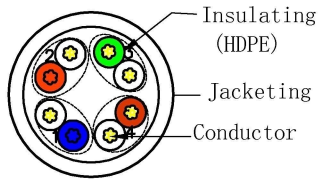

DATE	REV	DESCRIPTION	BY	CHKD
05/13	A/0	NEW	CLIFF	Qiu
12/19	A/1	Modify insulation OD finished cable OD	CLIFF	Qiu
12/20	A/2	Modify marking, add item list	LIU SHUO	JJJ

orange 2 white/orange	green 3 white/green
blue 1 white/blue	brown 4 white/brown

Marking: CE 17 ACT Cat6 U/UTP CU PVC 4X2XAWG24/7 C(UL)US
 CMX E477294-24100 IEC 60332-1-2 ANSI/TIA-568.2-D ISO/IEC
 11801 Class E EN 50288 MM/DD/YY *****M

CABLE ①	
conductor	24AWG stranded bare copper
insulation	HDPE
core size	min:0.94mm, max:1.06mm
core color	white-blue/blue, white-orange/orange, white-green/green, white-brown/brown
cross member	none
cable diameter	5.3±0.3mm
sheath material	PVC
sheath color	table page 2
cable length	table page 2
Plug ②	
housing	polycarbonate UL94V-2
color	transparent
contact blade	phosphor bronze
gold plating	50u"
Boot ③	
type	molded
material	PVC
color	table page 2