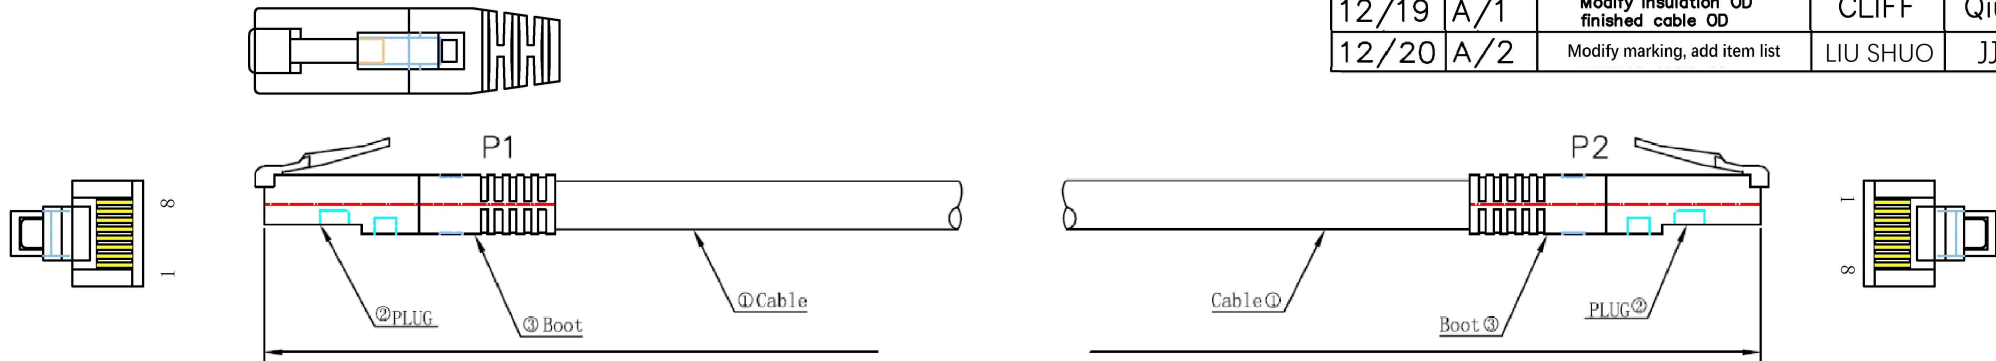

DATE	REV	DESCRIPTION	BY	CHKD
05/13	A/0	NEW	CLIFF	Qiu
12/19	A/1	Modify insulation OD finished cable OD	CLIFF	Qiu
12/20	A/2	Modify marking, add item list	LIU SHUO	JJJ

orange 2 white/orange	green 3 white/green
blue 1 white/blue	brown 4 white/brown

Marking: CE 17 ACT Cat6 U/UTP CU PVC 4X2XAWG24/7 C(UL)US
 CMX E477294-24100 IEC 60332-1-2 ANSI/TIA-568.2-D ISO/IEC
 11801 Class E EN 50288 MM/DD/YY *****M

CABLE ①	
conductor	24AWG stranded bare copper
insulation	HDPE
core size	min:0.94mm, max:1.06mm
core color	white-blue/blue, white-orange/orange, white-green/green, white-brown/brown
cross member	none
cable diameter	5.3±0.3mm
sheath material	PVC
sheath color	table page 2
cable length	table page 2
Plug ②	
housing	polycarbonate UL94V-2
color	transparent
contact blade	phosphor bronze
gold plating	50u"
Boot ③	
type	molded
material	PVC
color	table page 2

3RD

DRAW. NO		ITEM	U/UTP CAT6 AWG24 PVC PATCH CORD (IBXXXX)		
CABLE CODE		DRAW	LIU SHUO	DATE	20/12/23
SCALE		CHECKER	JJJ	APPROVAL	
UNIT	MM	SHEET	1 OF 2		

RoHS COMPLIANT

DATE	REV	DESCRIPTION	BY	CHKD
05/13	A/0	NEW	CLIFF	Qiu
12/19	A/1	Modify insulation OD finished cable OD	CLIFF	Qiu
12/20	A/2	Modify marking, add item list	LIU SHUO	JJJ