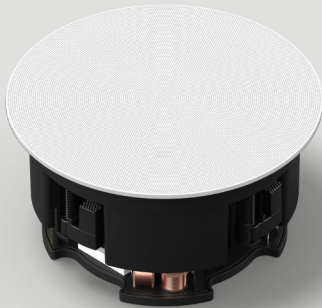

Create a custom whole-home system

Combine Sonos in-ceiling, in-wall, and surface mount speakers and smart home systems for the ultimate in whole-home sound with wireless control.

Sonos app: Curation and control

Pairing your In-Ceiling speakers with Sonos Amp also gives you access to the Sonos app, which brings all your content and controls together in one place. Play music and manage your Sonos system from any room; control everything with voice commands using Sonos Voice Control, Amazon Alexa, and Google Assistant.

8" In-Ceiling Speaker

- Drivers: 8 in LF, 1.2 in HF
- Frequency response (No DSP): 41Hz - 20kHz (± 3 dB)
- Sensitivity: 90 dB (2.83V/1m)
- Impedance: 8 Ω nominal
- Power rating: 160W
- Optimized for use with Sonos Amp, which unlocks Trueplay.
- Roto-Lock® quick-mounting system
- Paintable, magnetic round grille (square option available)

Weight (with grille and bracket):
9.04 lbs. (4.1kg)

Dimensions:
Mounting depth: 5.32 in / 135 mm
Diameter (with grille): 11.16 in / 283.5 mm
Cutout diameter: 10.125 in / 257 mm

6" In-Ceiling Speaker

- Drivers: 6.5 in LF, 1 in HF
- Frequency response (No DSP): 44Hz - 20kHz (± 3 dB)
- Impedance: 8 Ω
- Sensitivity: 89 dB (2.83V/1m)
- Power rating: 130W
- Optimized for use with Sonos Amp, which unlocks Trueplay.
- Roto-Lock® quick-mounting system
- Paintable, magnetic round grille (square option available)