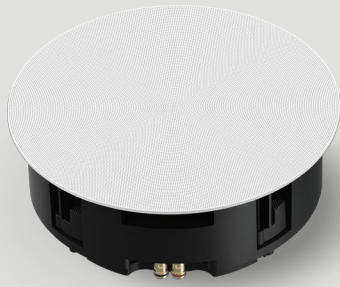

Sonos Amp: Power meets performance

Power Sonos architectural speakers and maximize your system's potential with this WiFi-enabled amplifier. Sonos Amp offers unique benefits like optimized tunings, overdrive protection, and Trueplay™ technology, which tailors your speakers' sound for the unique acoustics of your home. A single Amp powers up to three pairs of Sonos passive speakers.

Create a custom whole-home system

Combine Sonos in-ceiling, in-wall, and surface mount speakers and smart home systems for the ultimate in whole-home sound with wireless control.

Sonos app: Curation and control

Pairing your In-Ceiling speakers with Sonos Amp also gives you access to the Sonos app, which brings all your content and controls together in one place. Play music and manage your Sonos system from any room; control everything with voice commands using Sonos Voice Control, Amazon Alexa, and Google Assistant.

Weight (with grille and bracket):
9.04 lbs. (4.1kg)

Dimensions:
Mounting depth: 5.32 in / 135 mm
Diameter (with grille): 11.16 in / 283.5 mm
Cutout diameter: 10.125 in / 257 mm

6" In-Ceiling Speaker

- Drivers: 6.5 in LF, 1 in HF
- Frequency response (No DSP): 44Hz - 20kHz (± 3 dB)
- Impedance: 8 Ω
- Sensitivity: 89 dB (2.83V/1m)
- Power rating: 130W
- Optimized for use with Sonos Amp, which unlocks Trueplay.
- Roto-Lock® quick-mounting system
- Paintable, magnetic round grille (square option available)