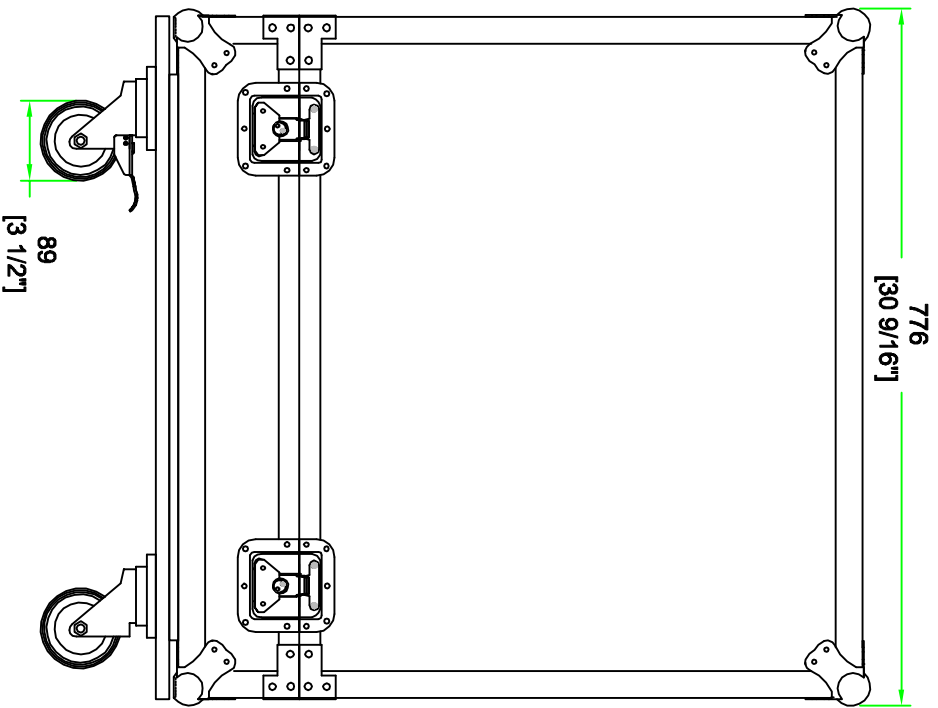

RRSUB8003W

FRONT VIEW

BACK VIEW

LEFT VIEW

RIGHT VIEW

SKU: RRSUB8003W BY:
UPC: NA ROAD READY CASES

APPROVAL SIGNATURE: DATE:

DRAWING DATE: 06 / 13 / 2018 SCALE: 1:8 DRAWING NUMBER: 1/3 REVISION: NA

RRSUB8003W

lined w/ 10mm EVA

SKU: RRSUB8003W		BY:	
UPC: NA		ROAD READY CASES	
APPROVAL SIGNATURE:		DATE:	
DRAWING DATE:	SCALE:	DRAWING NUMBER:	REVISION:
06 / 13 / 2018	1:8	2/3	NA

RRSUB8003W

lined w/ 10mm EVA

SKU: RRSUB8003W / BY:

UPC: NA

ROAD READY CASES

APPROVAL SIGNATURE:

DATE:

DRAWING DATE:

SCALE:

DRAWING NUMBER: