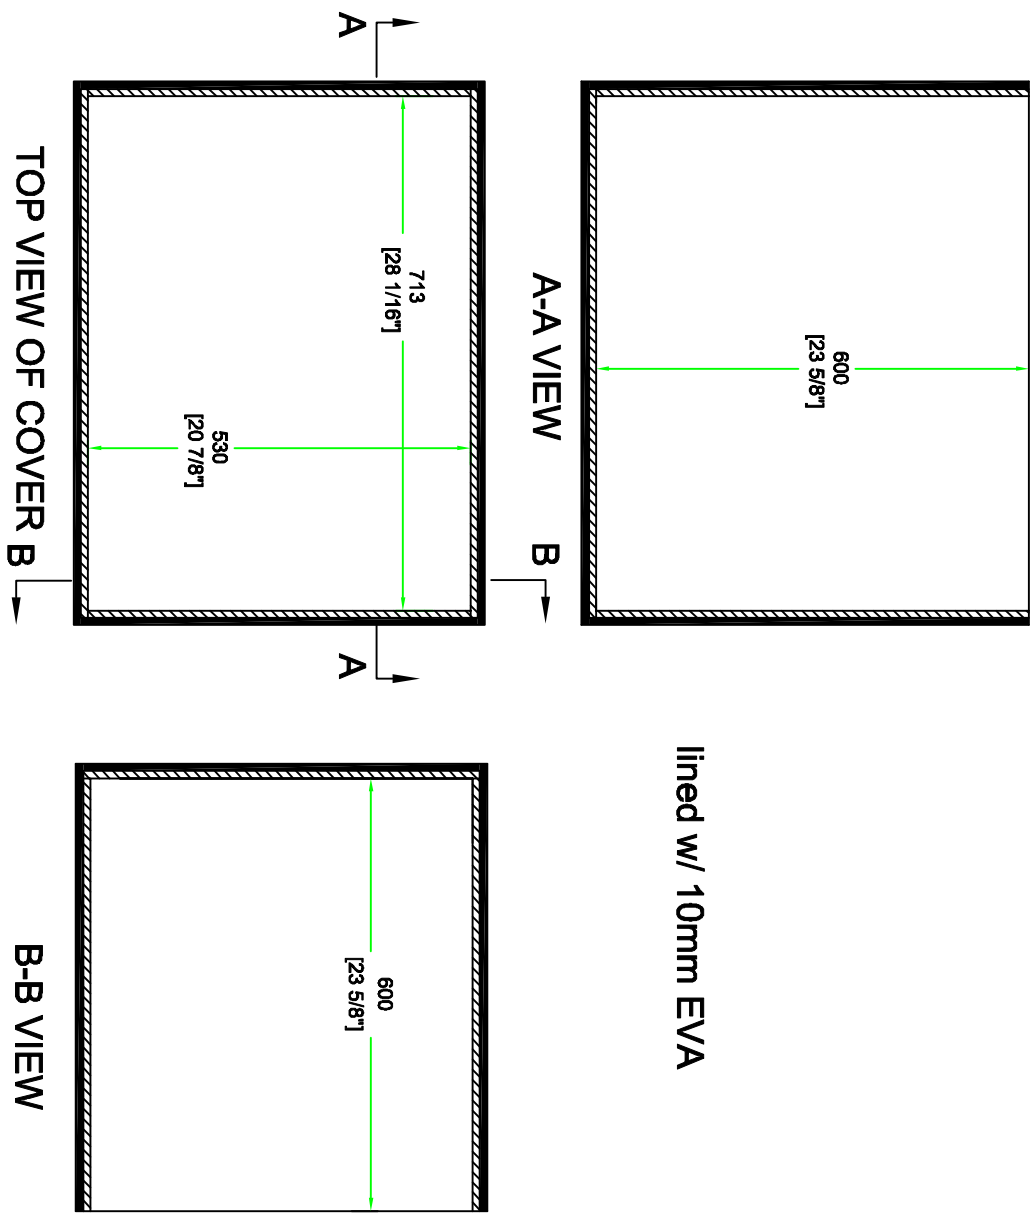

RRSUB8003W

FRONT VIEW

BACK VIEW

LEFT VIEW

RIGHT VIEW

SKU: RRSUB8003W BY:
UPC: NA ROAD READY CASES

APPROVAL SIGNATURE: DATE:

DRAWING DATE: 06 / 13 / 2018 SCALE: 1:8 DRAWING NUMBER: 1/3 REVISION: NA

RRSUB8003W

lined w/ 10mm EVA

SKU: RRSUB8003W		BY:	
UPC: NA		ROAD READY CASES	
APPROVAL SIGNATURE:		DATE:	
DRAWING DATE:	SCALE:	DRAWING NUMBER:	REVISION:
06 / 13 / 2018	1:8	2/3	NA

RRSUB8003W

lined w/ 10mm EVA

SKU: RRSUB8003W / BY:

UPC: NA

ROAD READY CASES

APPROVAL SIGNATURE:

DATE:

DRAWING DATE:

SCALE:

DRAWING NUMBER: