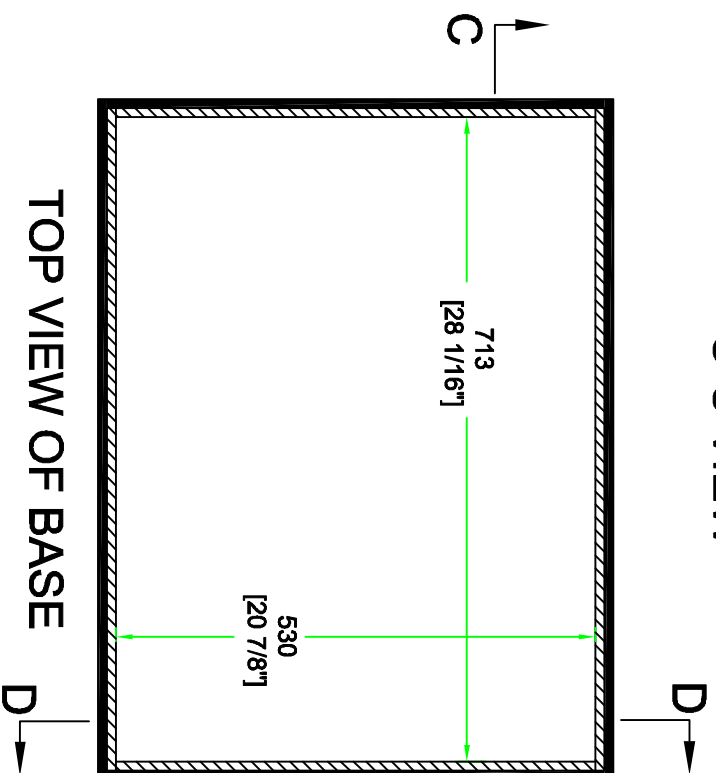

RRSUB8003W

FRONT VIEW

BACK VIEW

LEFT VIEW

RIGHT VIEW

SKU: RRSUB8003W BY:
UPC: NA ROAD READY CASES

APPROVAL SIGNATURE: DATE:

DRAWING DATE: 06 / 13 / 2018 SCALE: 1:8 DRAWING NUMBER: 1/3 REVISION: NA

RRSUB8003W

lined w/ 10mm EVA

SKU: RRSUB8003W		BY:	
UPC: NA		ROAD READY CASES	
APPROVAL SIGNATURE:		DATE:	
DRAWING DATE:	SCALE:	DRAWING NUMBER:	REVISION:
06 / 13 / 2018	1:8	2/3	NA

RRSUB8003W

lined w/ 10mm EVA

SKU: RRSUB8003W / BY:

UPC: NA

ROAD READY CASES

APPROVAL SIGNATURE:

DATE:

DRAWING DATE:

SCALE:

DRAWING NUMBER: