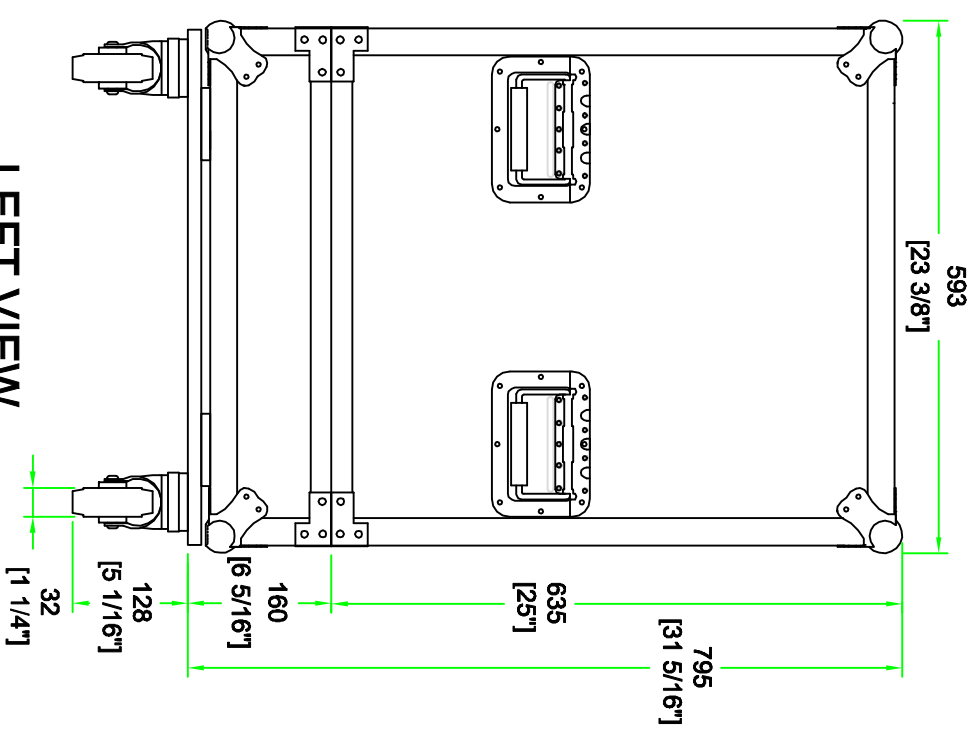

RRSUB8003W

FRONT VIEW

BACK VIEW

LEFT VIEW

RIGHT VIEW

SKU: RRSUB8003W BY:
UPC: NA ROAD READY CASES

APPROVAL SIGNATURE: DATE:

DRAWING DATE: 06 / 13 / 2018 SCALE: 1:8 DRAWING NUMBER: 1/3 REVISION: NA

RRSUB8003W

lined w/ 10mm EVA

SKU: RRSUB8003W		BY:	
UPC: NA		ROAD READY CASES	
APPROVAL SIGNATURE:		DATE:	
DRAWING DATE:	SCALE:	DRAWING NUMBER:	REVISION:
06 / 13 / 2018	1:8	2/3	NA

RRSUB8003W

lined w/ 10mm EVA

SKU: RRSUB8003W / BY:

UPC: NA

ROAD READY CASES

APPROVAL SIGNATURE:

DATE:

DRAWING DATE:

SCALE:

DRAWING NUMBER: