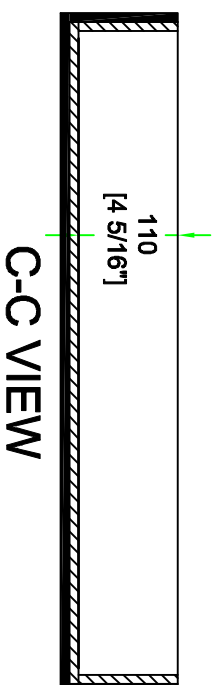

RRSUB8003W

FRONT VIEW

BACK VIEW

LEFT VIEW

RIGHT VIEW

SKU: RRSUB8003W BY:
UPC: NA ROAD READY CASES

APPROVAL SIGNATURE: DATE:

DRAWING DATE: 06 / 13 / 2018 SCALE: 1:8 DRAWING NUMBER: 1/3 REVISION: NA

RRSUB8003W

lined w/ 10mm EVA

SKU: RRSUB8003W		BY:	
UPC: NA		ROAD READY CASES	
APPROVAL SIGNATURE:		DATE:	
DRAWING DATE:	SCALE:	DRAWING NUMBER:	REVISION:
06 / 13 / 2018	1:8	2/3	NA

RRSUB8003W

lined w/ 10mm EVA

SKU: RRSUB8003W / BY:

UPC: NA

ROAD READY CASES

APPROVAL SIGNATURE:

DATE:

DRAWING DATE:

SCALE:

DRAWING NUMBER: