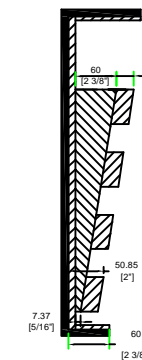

RRGP24

FRONT VIEW

LEFT VIEW

BACK VIEW

RIGHT VIEW

A-A VIEW

TOP VIEW OF COVER

B-B VIEW

C-C VIEW

TOP VIEW OF BASE

attach with female velcro
female velcro on top, male on bottom

D-D VIEW

E-E VIEW