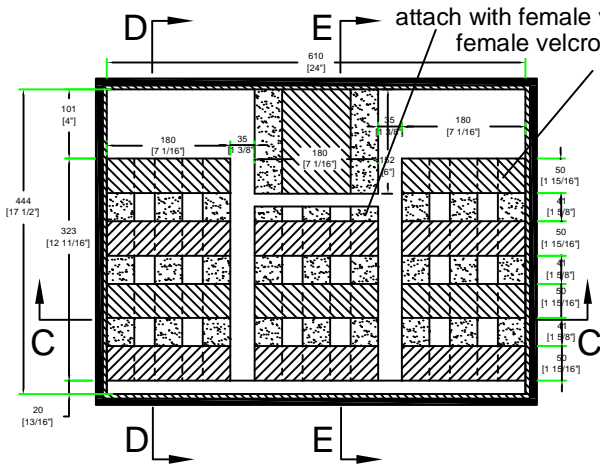

RRGP24

FRONT VIEW

LEFT VIEW

BACK VIEW

RIGHT VIEW

A-A VIEW

TOP VIEW OF COVER

B-B VIEW

C-C VIEW

TOP VIEW OF BASE

attach with female velcro
female velcro on top, male on bottom

D-D VIEW

E-E VIEW