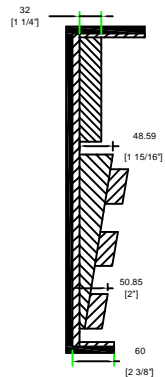

RRGP24

FRONT VIEW

LEFT VIEW

BACK VIEW

RIGHT VIEW

A-A VIEW

TOP VIEW OF COVER

B-B VIEW

C-C VIEW

TOP VIEW OF BASE

attach with female velcro
female velcro on top, male on bottom

D-D VIEW

E-E VIEW