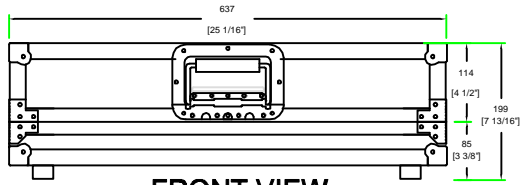

RRGP24

FRONT VIEW

LEFT VIEW

BACK VIEW

RIGHT VIEW

A-A VIEW

TOP VIEW OF COVER

B-B VIEW

C-C VIEW

TOP VIEW OF BASE

attach with female velcro
female velcro on top, male on bottom

D-D VIEW

E-E VIEW