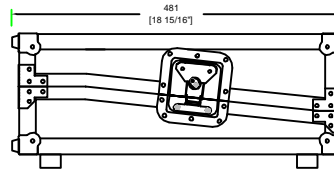

RRGP24

FRONT VIEW

LEFT VIEW

BACK VIEW

RIGHT VIEW

A-A VIEW

TOP VIEW OF COVER

B-B VIEW

C-C VIEW

TOP VIEW OF BASE

attach with female velcro
female velcro on top, male on bottom

D-D VIEW

E-E VIEW