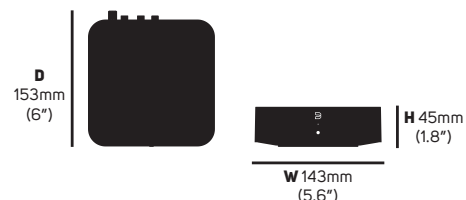

* all specifications subject to change without notice

Product Dimensions

143 x 153 x 45mm (W x D x H)
5.6 x 6 x 1.8 in (W x D x H)*

Weight: 0.63kg / 1.39 lbs

Included Accessories

- 5V Power Adapter
- 3 x International Plug Adapters
- USB-C Power Cable
- Ethernet Cable
- Mounting Template
- Safety/Warranty Guide
- Quick Setup Guide