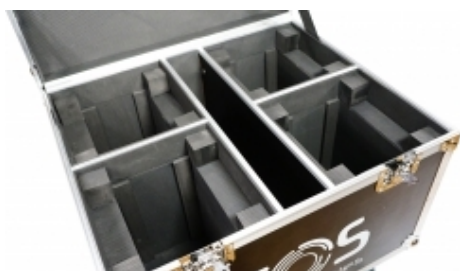

Visit product page

FOS CASE SPOT 100 /150 PRO

L005297

Flight case with wheels for 4 pcs Spot 100 PRO.

TECHNICAL DETAILS

Dimensions & Weight

Dimensions: 32.5 x 73 x 64 cm - 32.5kg

PHOTOS