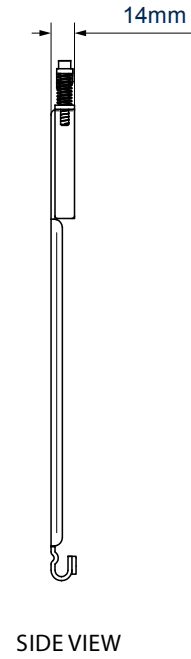

All mounting hardware included

PACKING INFORMATION

COLOUR:	ORDER REF:	EAN CODE:	MASTER CARTON QTY:	INNER CARTON QTY:	MASTER CARTON WEIGHT:	MASTER CARTON CUBE:
Black	BT8200/B	5019318082009	8	2	14.90kg	0.041cbm

ACCESSORIES AND RELATED PRODUCTS

BT8210 Ultra-Slim Universal Flat Screen Wall Mount for screens up to 55"	BT8220 Ultra-Slim Universal Flat Screen Wall Mount for screens up to 80"	BT8421 Universal Flat Screen Wall Mount for screens up to 55"	BT8422 Universal Flat Screen Wall Mount for screens up to 80"