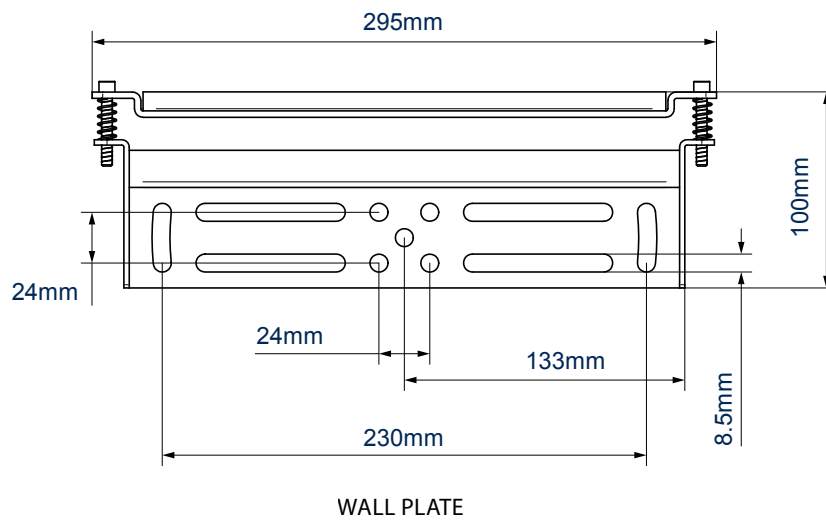

PACKING INFORMATION

COLOUR:	ORDER REF:	EAN CODE:	MASTER CARTON QTY:	INNER CARTON QTY:	MASTER CARTON WEIGHT:	MASTER CARTON CUBE:
Black	BT8200/B	5019318082009	8	2	14.90kg	0.041cbm

ACCESSORIES AND RELATED PRODUCTS

BT8210 Ultra-Slim Universal Flat Screen Wall Mount for screens up to 55"	BT8220 Ultra-Slim Universal Flat Screen Wall Mount for screens up to 80"	BT8421 Universal Flat Screen Wall Mount for screens up to 55"	BT8422 Universal Flat Screen Wall Mount for screens up to 80"