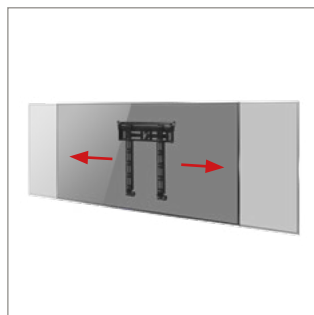

B-TECH AV MOUNTS™

**MOUNTS
SCREENS
14MM FROM
THE WALL**

BT8200

ULTRA-SLIM UNIVERSAL FLAT SCREEN WALL MOUNT

Designed for medium sized screens up to 40kg, the ultra-slim BT8200 mounts screens just 14mm from the wall and features post installation screen alignment, B-Tech's "On Wall Levelling System" and simple 'hook-on' installation to make screen mounting as quick and simple as possible. The BT8200 also features B-Tech's patented 'Torsion-Lock' security to help prevent un-authorized removal of the screen. All mounting hardware included.

SPECIFICATION

Recommended Screen Size	up to 47"
Max Load	40kg
Universal Fixings	up to 240mm x 200mm
VESA® compatibility	up to 200 x 200
Distance from wall	14mm
Colour	Black

FEATURES

- Ultra-slim design mounts screens only 14mm from the wall
- Patented 'Torsion-Lock' security helps prevent un-authorized removal of the screen
- Features OWLS™ (On Wall Levelling System) to allow the wall plate to be levelled once mounted, eradicating the need to re-drill the wall
- Suitable for concrete or brick walls
- Post installation screen alignment for perfect screen positioning
- Low profile coach screws to allow the arms to slide, unobstructed along the rail
- Security locking screws, Allen key and locking bars provided for a secure installation
- Supplied pre-assembled to reduce install times
- Simple 'hook-on' installation
- All mounting hardware included

Ultra-slim design mounts screens only 14mm from the wall

Post installation screen alignment for perfect positioning every time

'Torsion-Lock' security helps prevent un-authorized removal of the screen

All mounting hardware included