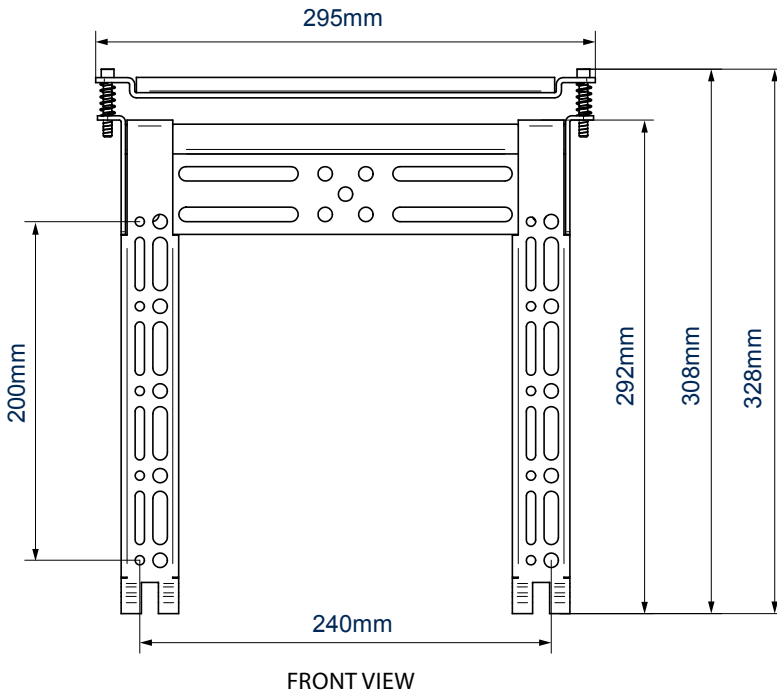

Ultra-slim design mounts screens only 14mm from the wall

Post installation screen alignment for perfect positioning every time

'Torsion-Lock' security helps prevent un-authorized removal of the screen

PACKING INFORMATION

COLOUR:	ORDER REF:	EAN CODE:	MASTER CARTON QTY:	INNER CARTON QTY:	MASTER CARTON WEIGHT:	MASTER CARTON CUBE:
Black	BT8200/B	5019318082009	8	2	14.90kg	0.041cbm

ACCESSORIES AND RELATED PRODUCTS

BT8210 Ultra-Slim Universal Flat Screen Wall Mount for screens up to 55"	BT8220 Ultra-Slim Universal Flat Screen Wall Mount for screens up to 80"	BT8421 Universal Flat Screen Wall Mount for screens up to 55"	BT8422 Universal Flat Screen Wall Mount for screens up to 80"