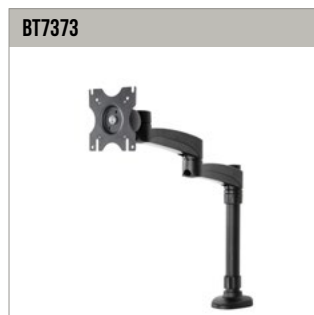

BT7373
Double Arm Premium Desk Mount
designed for screens up to 28"