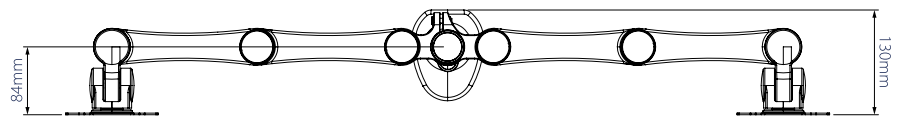

TOP VIEW

PACKING INFORMATION

COLOUR:	ORDER REF:	EAN CODE:	MASTER CARTON QTY:	INNER CARTON QTY:	MASTER CARTON WEIGHT:	MASTER CARTON CUBE:
Black	BT7374/B	5019318752186	2	0	9.9kg	0.062cbm