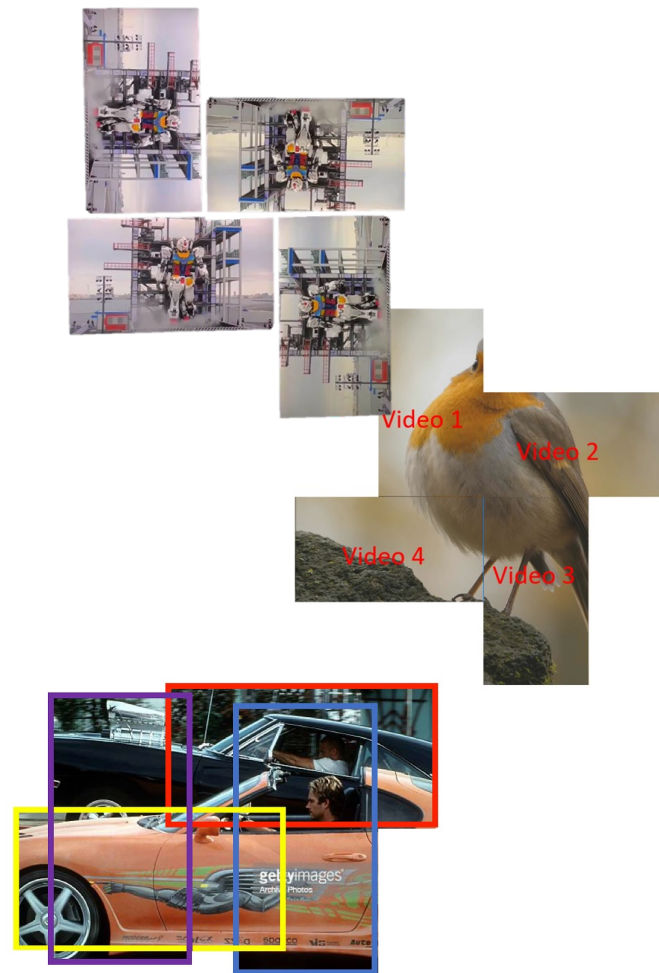

MX44AVW - 4x4 Advanced Video Wall Matrix

- 4x4 HDMI Matrix and Advanced Video Wall Processor
- Supports HDMI 2.0 18Gbps specification including 4K 60Hz 4:4:4 UHD video including HDR10/10+ and Dolby Vision
- Advanced video processing including:
 - Screen overlay
 - Screen rotation (1 degree stages)
 - Adjustable size & position
 - PIP, PBP, POP
 - Titles, borders and colored backgrounds
 - Background picture & logo update
 - Resize, position, zoom & pan, blend, rotation, fade-in fade-out, seamless switch, wipe and dissolve switching on full screen mode

MX44AVW - 4x4 Advanced Video Wall Matrix

© Blustream 2024. All rights reserved

Video Wall Solutions

BLUSTREAM