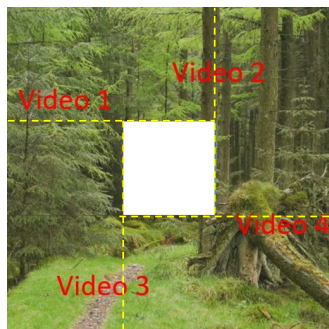

MX44AVW - 4x4 Advanced Video Wall Matrix

© Blustream 2024. All rights reserved

Video Wall Solutions

BLUSTREAM