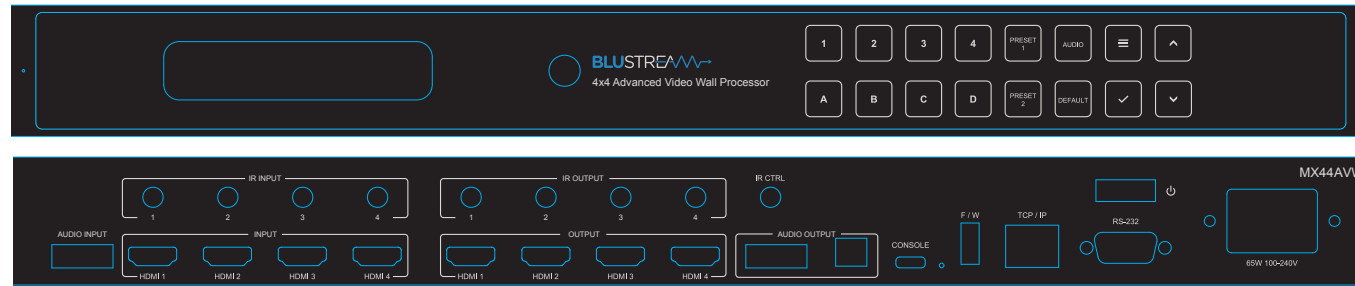

MX44AVW - 4x4 Advanced Video Wall Matrix

- 4x4 HDMI Matrix and Advanced Video Wall Processor
- Supports HDMI 2.0 18Gbps specification including 4K 60Hz 4:4:4 UHD video including HDR10/10+ and Dolby Vision
- Advanced video processing including:
 - Screen overlay
 - Screen rotation (1 degree stages)
 - Adjustable size & position
 - PIP, PBP, POP
 - Titles, borders and colored backgrounds
 - Background picture & logo update
 - Resize, position, zoom & pan, blend, rotation, fade-in fade-out, seamless switch, wipe and dissolve switching on full screen mode

MX44AVW - 4x4 Advanced Video Wall Matrix

© Blustream 2024. All rights reserved

Video Wall Solutions

BLUSTREAM