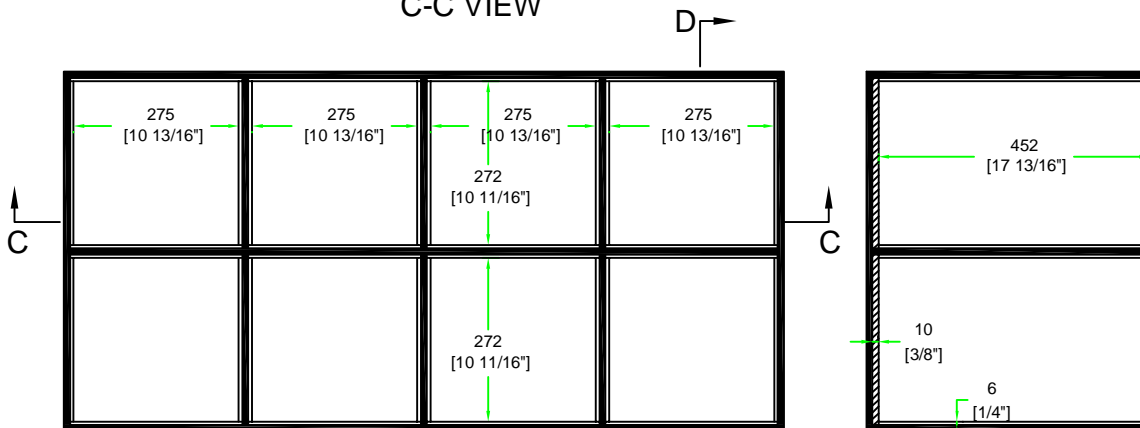

RRSPOT8W

A-A VIEW

lined w/ egg foam on ceiling
6mm EVA on sides

TOP VIEW OF COVER

B-B VIEW

C-C VIEW

lined w/ 6mm EVA on sides
and 10mm EVA on bottom

TOP VIEW OF BASE

D-D VIEW

	SKU: RRSPOT8W	BY: ROAD READY CASES
	UPC: NA	APPROVAL SIGNATURE: _____ DATE: _____
DRAWING DATE: 04 / 24 / 2019	SCALE: 1:12	DRAWING NUMBER: 2/2
		REVISION: NA