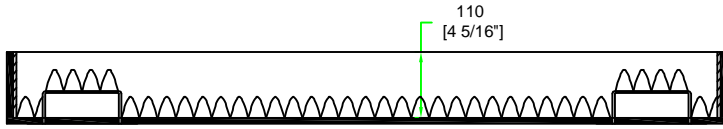

RRSPOT8W

FRONT VIEW

LEFT VIEW

BACK VIEW

RIGHT VIEW

TOP VIEW

	SKU: RRSPOT8W	BY:
	UPC: NA	ROAD READY CASES
APPROVAL SIGNATURE :	DATE :	
DRAWING DATE :	SCALE :	DRAWING NUMBER :
04 / 24 / 2019	1:12	1/2
		REVISION :
		NA

RRSPOT8W

A-A VIEW

lined w/ egg foam on ceiling
6mm EVA on sides

TOP VIEW OF COVER

B-B VIEW

C-C VIEW

lined w/ 6mm EVA on sides
and 10mm EVA on bottom

TOP VIEW OF BASE