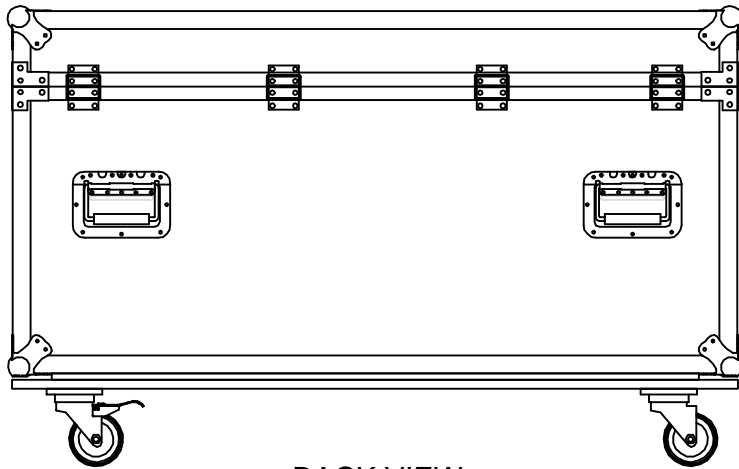

RRSPOT8W

FRONT VIEW

LEFT VIEW

BACK VIEW

RIGHT VIEW

TOP VIEW

	SKU: RRSPOT8W	BY:
	UPC: NA	ROAD READY CASES
APPROVAL SIGNATURE :	DATE :	
DRAWING DATE :	SCALE :	DRAWING NUMBER :
04 / 24 / 2019	1:12	1/2
		REVISION :
		NA

RRSPOT8W

A-A VIEW

lined w/ egg foam on ceiling
6mm EVA on sides

TOP VIEW OF COVER

B-B VIEW

C-C VIEW

lined w/ 6mm EVA on sides
and 10mm EVA on bottom

TOP VIEW OF BASE

D-D VIEW

	SKU: RRSPOT8W	BY: ROAD READY CASES
	UPC: NA	APPROVAL SIGNATURE: _____ DATE: _____
DRAWING DATE: 04 / 24 / 2019	SCALE: 1:12	DRAWING NUMBER: 2/2
		REVISION: NA