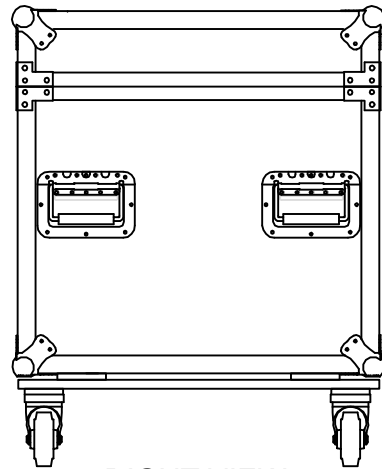

RRSPOT8W

FRONT VIEW

LEFT VIEW

BACK VIEW

RIGHT VIEW

TOP VIEW

	SKU: RRSPOT8W	BY:
	UPC: NA	ROAD READY CASES
APPROVAL SIGNATURE :	DATE :	
DRAWING DATE :	SCALE :	DRAWING NUMBER :
04 / 24 / 2019	1:12	1/2
		REVISION :
		NA

RRSPOT8W

A-A VIEW

lined w/ egg foam on ceiling
6mm EVA on sides

TOP VIEW OF COVER

B-B VIEW

C-C VIEW

lined w/ 6mm EVA on sides
and 10mm EVA on bottom

TOP VIEW OF BASE