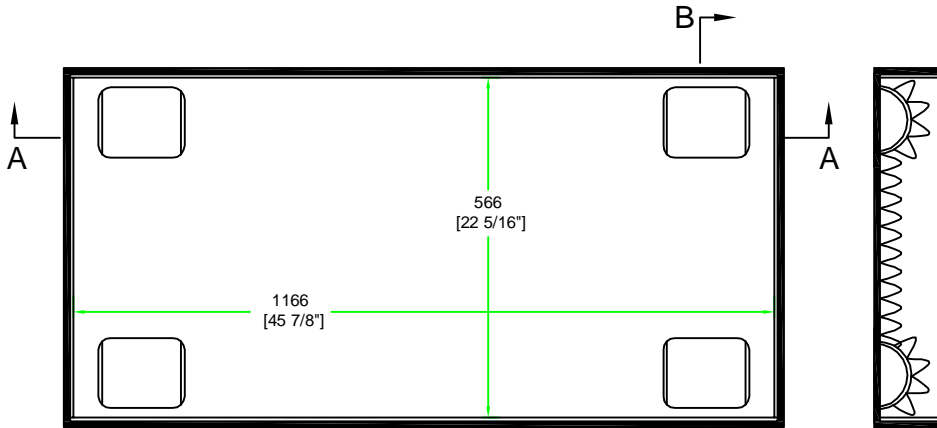

RRSPOT8W

FRONT VIEW

LEFT VIEW

BACK VIEW

RIGHT VIEW

TOP VIEW

	SKU: RRSPOT8W	BY:
	UPC: NA	ROAD READY CASES
APPROVAL SIGNATURE :	DATE :	
DRAWING DATE :	SCALE :	DRAWING NUMBER :
04 / 24 / 2019	1:12	1/2
		REVISION :
		NA

RRSPOT8W

A-A VIEW

lined w/ egg foam on ceiling
6mm EVA on sides

TOP VIEW OF COVER

B-B VIEW

C-C VIEW

lined w/ 6mm EVA on sides
and 10mm EVA on bottom

TOP VIEW OF BASE

D-D VIEW

	SKU: RRSPOT8W	BY: ROAD READY CASES
	UPC: NA	APPROVAL SIGNATURE: _____ DATE: _____
DRAWING DATE: 04 / 24 / 2019	SCALE: 1:12	DRAWING NUMBER: 2/2
		REVISION: NA