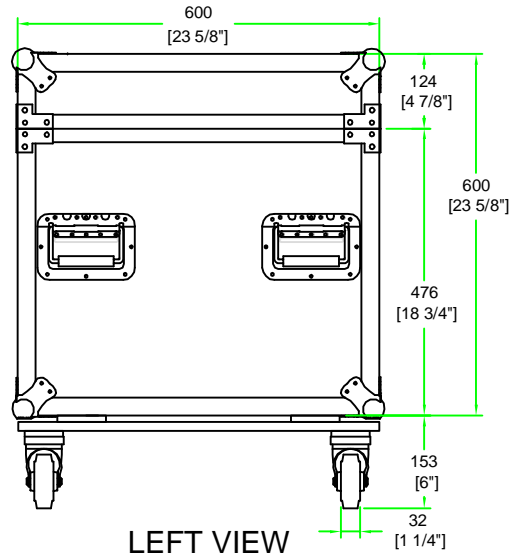

RRSPOT8W

FRONT VIEW

LEFT VIEW

BACK VIEW

RIGHT VIEW

TOP VIEW

	SKU: RRSPOT8W	BY:
	UPC: NA	ROAD READY CASES
APPROVAL SIGNATURE :	DATE :	
DRAWING DATE :	SCALE :	DRAWING NUMBER :
04 / 24 / 2019	1:12	1/2
		REVISION :
		NA

RRSPOT8W

A-A VIEW

lined w/ egg foam on ceiling
6mm EVA on sides

TOP VIEW OF COVER

B-B VIEW

C-C VIEW

lined w/ 6mm EVA on sides
and 10mm EVA on bottom

TOP VIEW OF BASE

D-D VIEW

	SKU: RRSPOT8W	BY: ROAD READY CASES
	UPC: NA	APPROVAL SIGNATURE: _____ DATE: _____
DRAWING DATE: 04 / 24 / 2019	SCALE: 1:12	DRAWING NUMBER: 2/2
		REVISION: NA