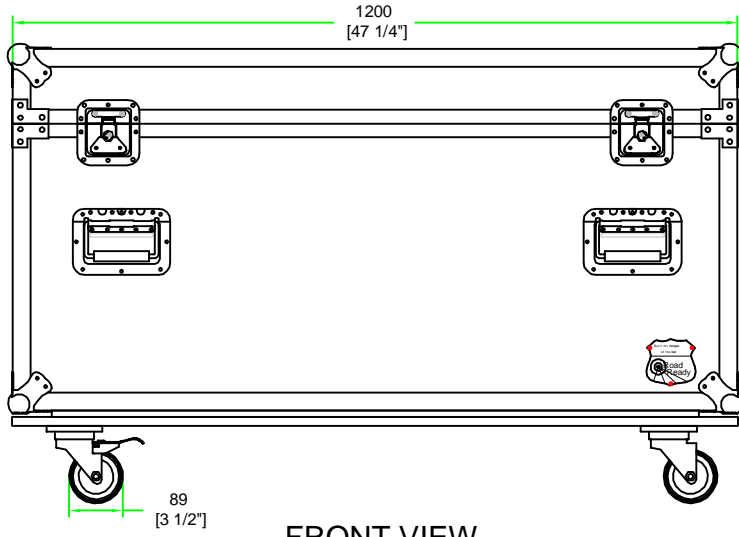

RRSPOT8W

FRONT VIEW

LEFT VIEW

BACK VIEW

RIGHT VIEW

TOP VIEW

	SKU: RRSPOT8W	BY:
	UPC: NA	ROAD READY CASES
APPROVAL SIGNATURE :	DATE :	
DRAWING DATE :	SCALE :	DRAWING NUMBER :
04 / 24 / 2019	1:12	1/2
		REVISION :
		NA

RRSPOT8W

A-A VIEW

lined w/ egg foam on ceiling
6mm EVA on sides

TOP VIEW OF COVER

B-B VIEW

C-C VIEW

lined w/ 6mm EVA on sides
and 10mm EVA on bottom

TOP VIEW OF BASE

D-D VIEW

	SKU: RRSPOT8W	BY: ROAD READY CASES
	UPC: NA	APPROVAL SIGNATURE: _____ DATE: _____
DRAWING DATE: 04 / 24 / 2019	SCALE: 1:12	DRAWING NUMBER: 2/2
		REVISION: NA