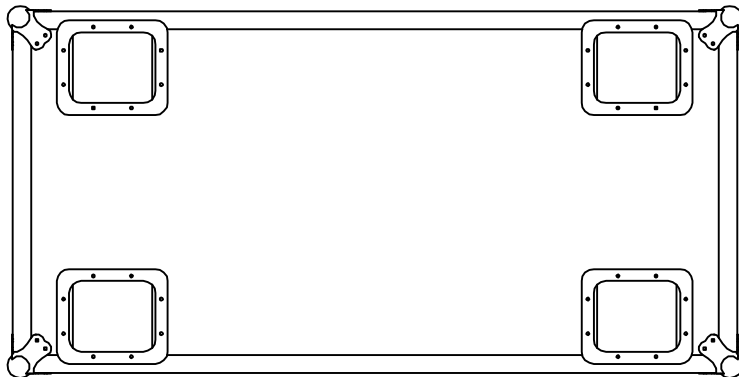

RRSPOT8W

FRONT VIEW

LEFT VIEW

BACK VIEW

RIGHT VIEW

TOP VIEW

	SKU: RRSPOT8W	BY:
	UPC: NA	ROAD READY CASES
APPROVAL SIGNATURE :	DATE :	
DRAWING DATE :	SCALE :	DRAWING NUMBER :
04 / 24 / 2019	1:12	1/2
		REVISION :
		NA

RRSPOT8W

A-A VIEW

lined w/ egg foam on ceiling
6mm EVA on sides

TOP VIEW OF COVER

B-B VIEW

C-C VIEW

lined w/ 6mm EVA on sides
and 10mm EVA on bottom

TOP VIEW OF BASE

D-D VIEW

	SKU: RRSPOT8W	BY: ROAD READY CASES
	UPC: NA	APPROVAL SIGNATURE: _____ DATE: _____
DRAWING DATE: 04 / 24 / 2019	SCALE: 1:12	DRAWING NUMBER: 2/2
		REVISION: NA