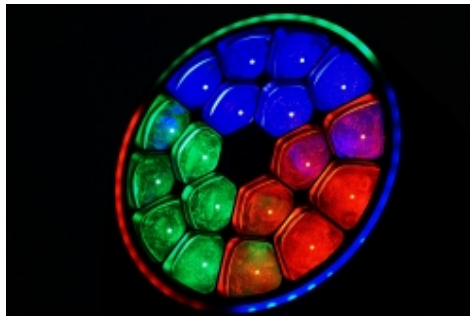

Technical Specifications

Input voltage: AC90 - 260 Volt AC, 50/60 Hz.

Maximum consumption: 540 Watt.

Approximate LEDs lifespan: 50,000 hours.

DMX controlled with 26 / 38 / 102 and 114 DMX channels.

Operates at a maximum of 45°C, indoor use only.

55dB noise level rating.

2x omega brackets for installation.

1x safety wire attaching point.

3pin XLR input output for DMX signal connection.

Fixture dimensions: 414 D x 286 W x 412 H mm.

Packing dimensions: 525 D x 380 W x 530 H mm.

Net weight: 16 Kg.

Gross weight: 18 Kg.

PHOTOS

PRODUCT VIDEO