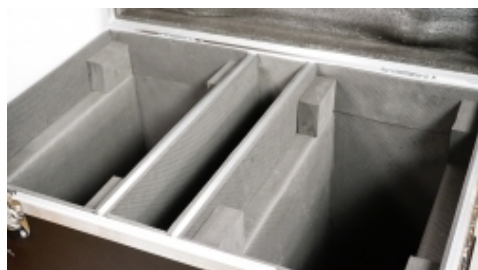

Visit product page

FOS DOUBLE CASE HELIX

L004423

Double Case with Wheels for 2 pcs Helix.

TECHNICAL DETAILS

Dimensions & Weight

Dimensions: 685 x 685 x 450 mm (W x H x D)

Weight: 20 Kg.

PHOTOS