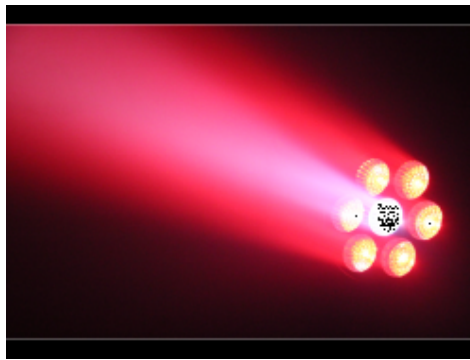

LCD display for accessing the setup menu
Main settings include pan/tilt reverse and speed, reset, etc.
Information menu include fixture hours, software version, etc.

Voltage: 100 to 240 Volts – 50/60Hz

Installation/Dimension Details

Two side handles for transportation, Omega clamp, Safety cable (included)
Operating positions: all (device on floor or fixed to a support)
Maximum permitted ambient temperature (Ta max): 45°C (113°F),
Minimum permitted ambient temperature authorized (Ta min): -10°C (14°F)
Dimension: 300 x 262 x 188 mm
Weight: 6kg

Carton Box: 36.5 x 30.5 x 23.5 cm - 6 kg
2 pcs Carton Box : 62 x 38 x 26 cm - 13.3 kg

PHOTOS

PRODUCT VIDEO