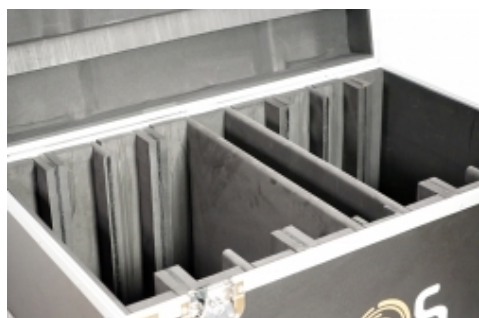

Visit product page

FOS S FLIGHT CASE

L004445

Flight Case with wheels for S Screens

PHOTOS

www.fos-lighting.eu