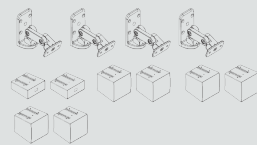

FLEXIBILITY - MORE APPLICATIONS

4x CURV 500 WMB - WALL MOUNTING BRACKET
2x CURV 500 SLA - SMARTLINK® ADAPTER
3x CURV 500 S2 - PAIR OF SATELLITES