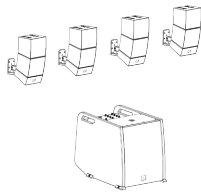

FLEXIBILITY - MORE APPLICATIONS

4x CURV 500 WMB - WALL MOUNTING BRACKET
2x CURV 500 SLA - SMARTLINK® ADAPTER
3x CURV 500 S2 - PAIR OF SATELLITES