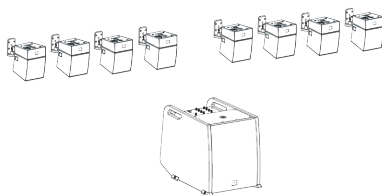

2x CURV 500 CMB - CEILING MOUNTING BRACKET
3x CURV 500 S2 - PAIR OF SATELLITES