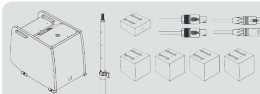

POWER SET CONFIGURATION GUIDE

SCALABILITY - MORE POWER

CURV 500 PS POWER SET

920 W
* SATELLITE
SETUP No.: 4

STEREO

CURV 500 PES POWER EXTENSION SET - 460 W

∞

CURV 500 PES POWER EXTENSION SET - 460 W

1380 W
* SATELLITE
SETUP No.: 4

MONO

CURV 500 PES POWER EXTENSION SET - 460 W

1840 W
* SATELLITE
SETUP No.: 4

MONO