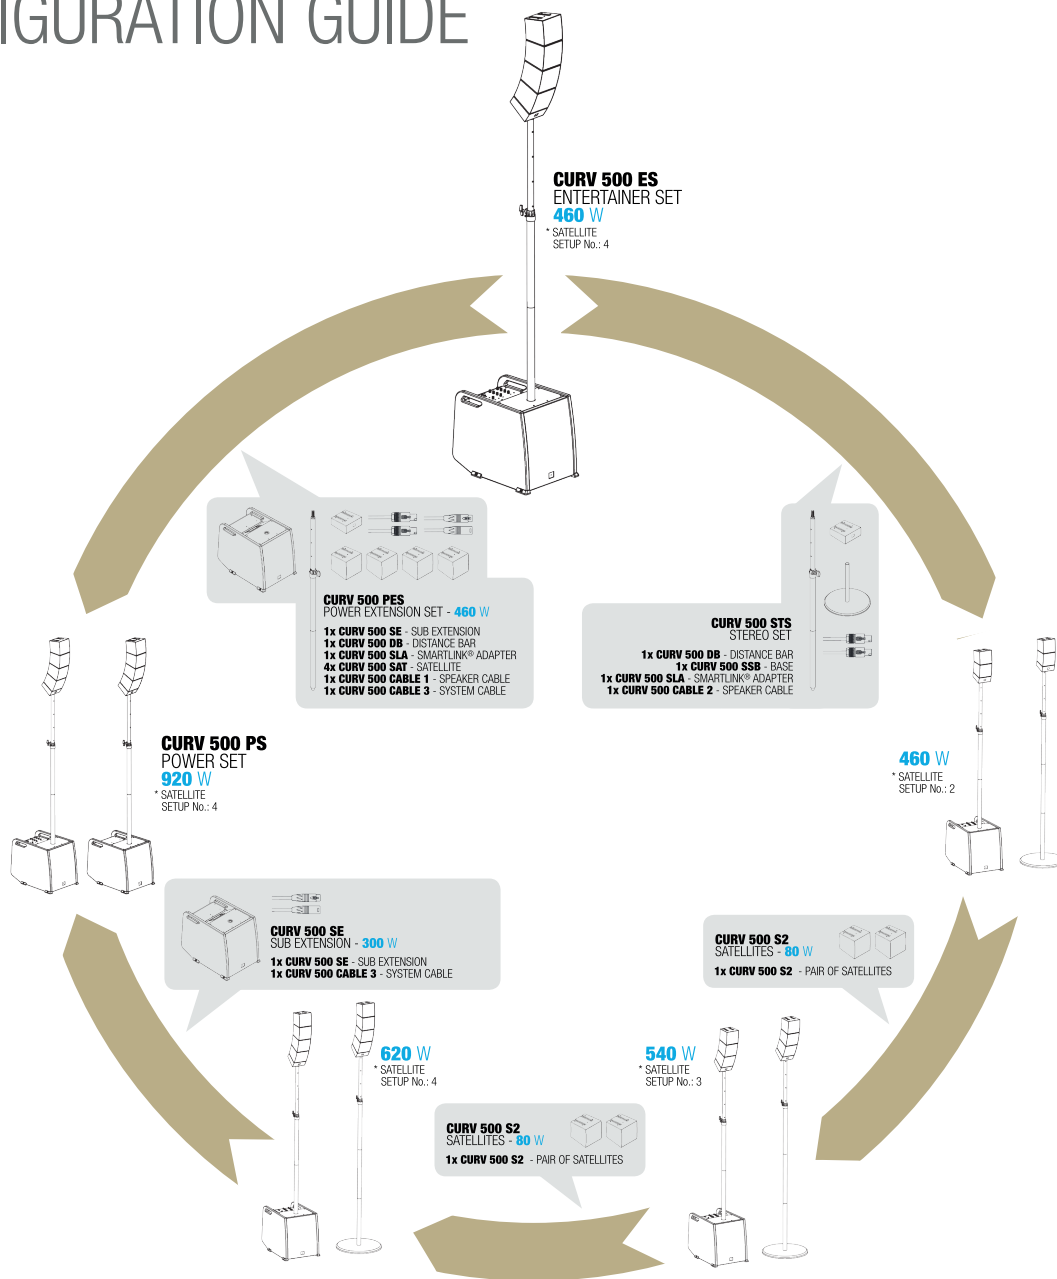

Transport Trolley for CURV 500® Subwoofer

AUDIO VIDEO SET CONFIGURATION GUIDE

SCALABILITY - MORE POWER

FLEXIBILITY - MORE APPLICATIONS

4x CURV 500 WMB - WALL MOUNTING BRACKET
2x CURV 500 SLA - SMARTLINK® ADAPTER
3x CURV 500 S2 - PAIR OF SATELLITES

2x CURV 500 TMB - TRUSS MOUNTING BRACKET
3x CURV 500 S2 - PAIR OF SATELLITES
2x CURV 500 CABLE 4 - SPEAKER CABLE

CURV 500 AVS AUDIO VIDEO SET

8x CURV 500 WMB - WALL MOUNTING BRACKET
6x CURV 500 SLA - SMARTLINK® ADAPTER
3x CURV 500 S2 - PAIR OF SATELLITES

2x CURV 500 CMB - CEILING MOUNTING BRACKET
3x CURV 500 S2 - PAIR OF SATELLITES

ENTERTAINER SET CONFIGURATION GUIDE

SCALABILITY - MORE POWER

FLEXIBILITY - MORE APPLICATIONS

POWER SET CONFIGURATION GUIDE

SCALABILITY - MORE POWER

CURV 500 PS POWER SET

920 W
* SATELLITE
SETUP No.: 4

STEREO

CURV 500 PES POWER EXTENSION SET - 460 W

1x CURV 500 SE - SUB EXTENSION
1x CURV 500 DB - DISTANCE BAR
1x CURV 500 SLA - SMARTLINK® ADAPTER
4x CURV 500 SAT - SATELLITE
1x CURV 500 CABLE 1 - SPEAKER CABLE 2.2 m
1x CURV 500 CABLE 3 - SYSTEM CABLE 10 m