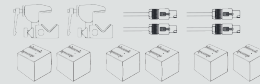

2x CURV 500 TMB - TRUSS MOUNTING BRACKET
3x CURV 500 S2 - PAIR OF SATELLITES
2x CURV 500 CABLE 4 - SPEAKER CABLE