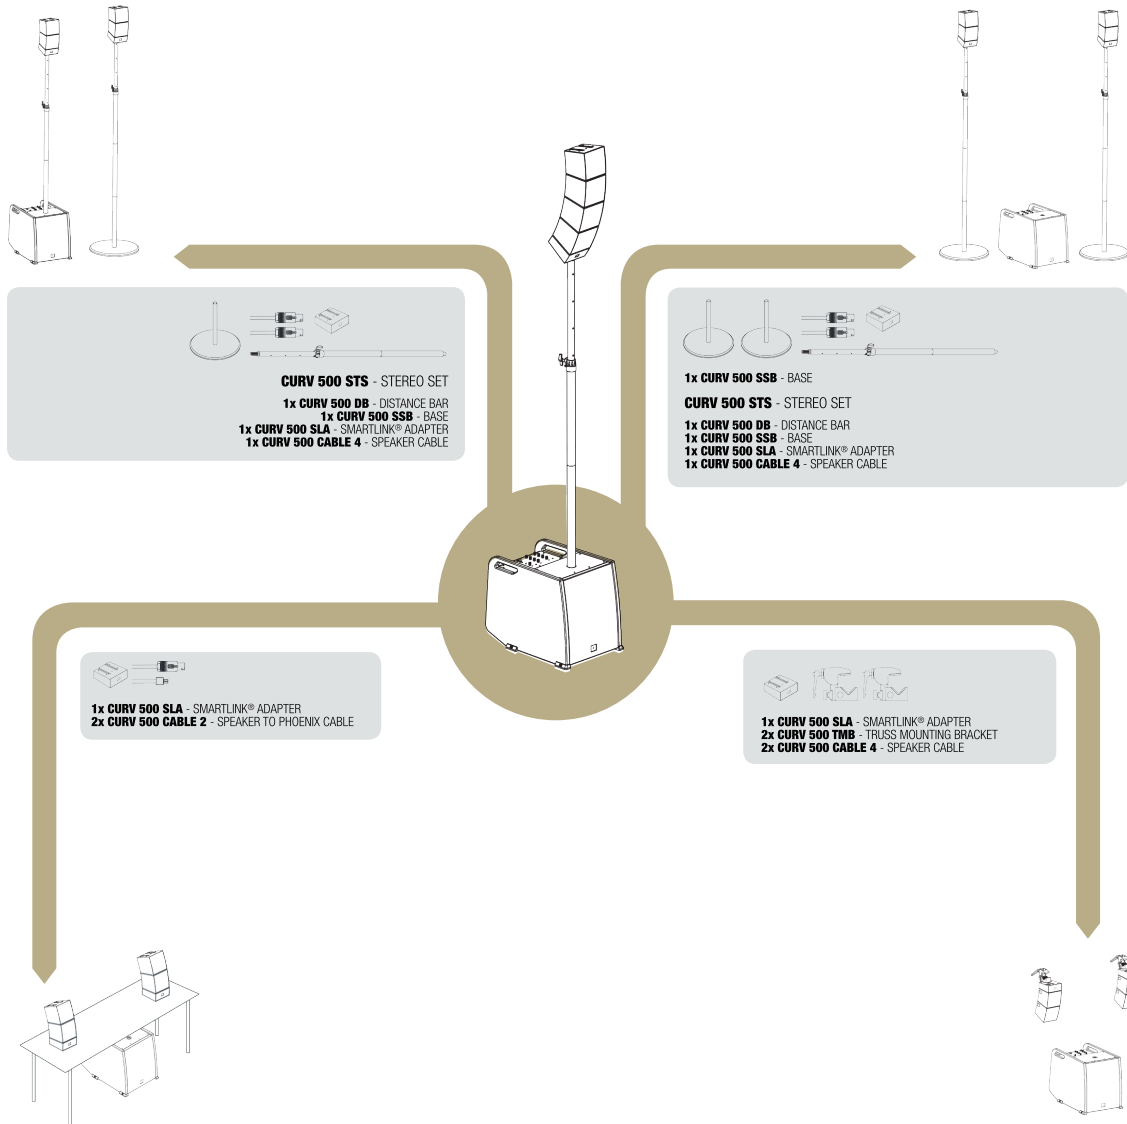

2x CURV 500 TMB - TRUSS MOUNTING BRACKET
3x CURV 500 S2 - PAIR OF SATELLITES
2x CURV 500 CABLE 4 - SPEAKER CABLE

CURV 500 AVS AUDIO VIDEO SET

8x CURV 500 WMB - WALL MOUNTING BRACKET
6x CURV 500 SLA - SMARTLINK® ADAPTER
3x CURV 500 S2 - PAIR OF SATELLITES

2x CURV 500 CMB - CEILING MOUNTING BRACKET
3x CURV 500 S2 - PAIR OF SATELLITES

ENTERTAINER SET CONFIGURATION GUIDE

SCALABILITY - MORE POWER

FLEXIBILITY - MORE APPLICATIONS

POWER SET CONFIGURATION GUIDE

SCALABILITY - MORE POWER

CURV 500 PS POWER SET

920 W
* SATELLITE
SETUP No.: 4

STEREO

CURV 500 PES POWER EXTENSION SET - 460 W

1x CURV 500 SE - SUB EXTENSION
1x CURV 500 DB - DISTANCE BAR
1x CURV 500 SLA - SMARTLINK® ADAPTER
4x CURV 500 SAT - SATELLITE
1x CURV 500 CABLE 1 - SPEAKER CABLE 2.2 m
1x CURV 500 CABLE 3 - SYSTEM CABLE 10 m

∞

CURV 500 PES POWER EXTENSION SET - 460 W

1x CURV 500 SE - SUB EXTENSION
1x CURV 500 DB - DISTANCE BAR
1x CURV 500 SLA - SMARTLINK® ADAPTER
4x CURV 500 SAT - SATELLITE
1x CURV 500 CABLE 1 - SPEAKER CABLE 2.2 m
1x CURV 500 CABLE 3 - SYSTEM CABLE 10 m