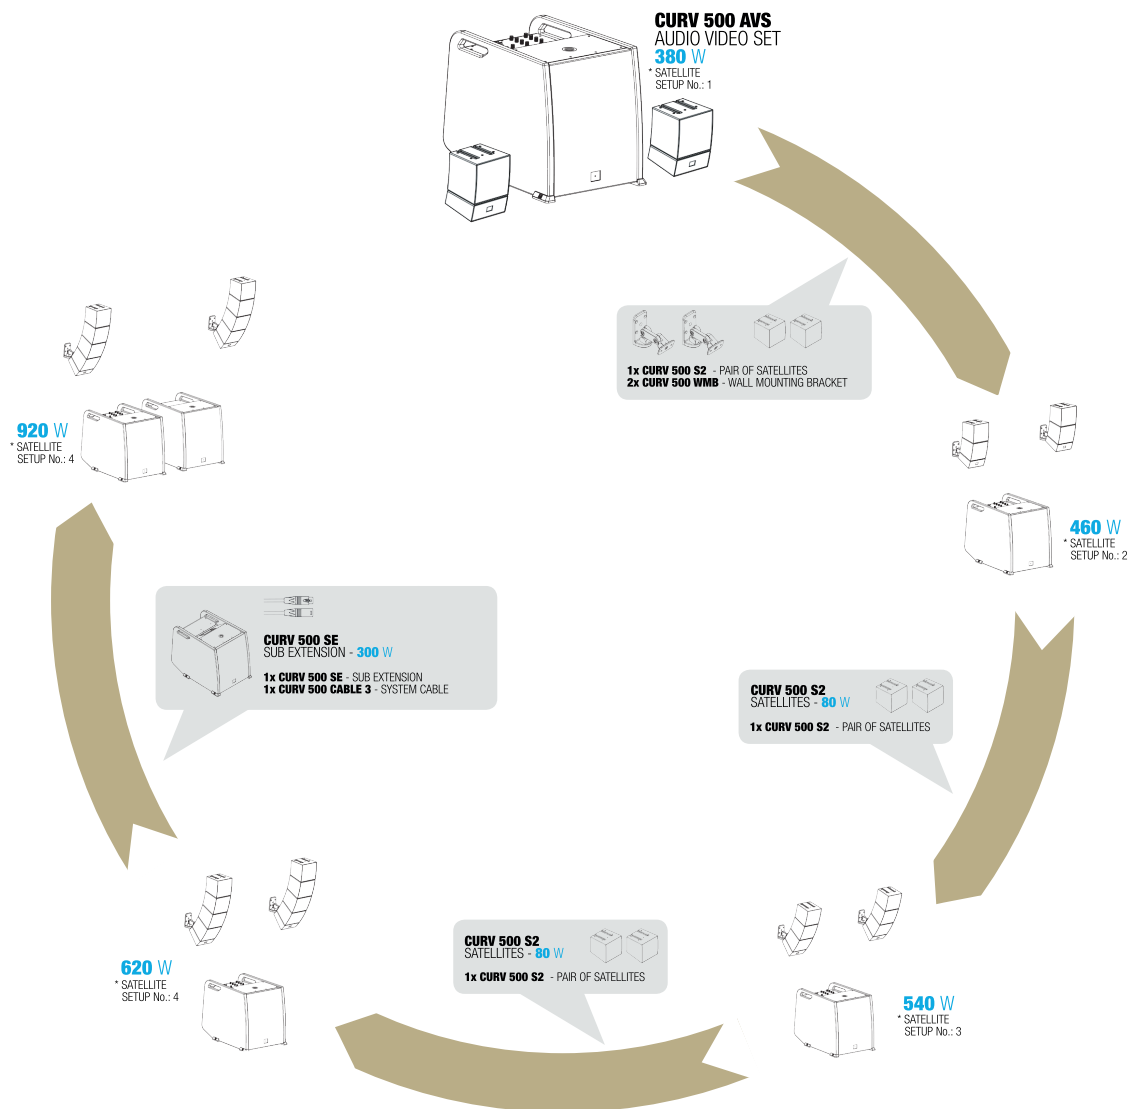

CURV 500 SLA /W
SmartLink® adapter for CURV 500® portable Array System

CURV 500 DB
Distance Bar for CURV 500® portable Array System

CURV 500 SSB
Speaker Stand Base for CURV 500® portable Array System

CURV 500 SE

Subwoofer Extension for CURV 500® portable Array System

CURV 500 S2 /W
2 x Array Satellites for CURV 500® portable Array System

CURV 500 SAT BAG
Satellites Transport Bag for 4 CURV 500® Satellites

CURV 500 SUB PC

Transport Trolley for CURV 500® Subwoofer

AUDIO VIDEO SET CONFIGURATION GUIDE

SCALABILITY - MORE POWER

FLEXIBILITY - MORE APPLICATIONS

4x CURV 500 WMB - WALL MOUNTING BRACKET
2x CURV 500 SLA - SMARTLINK® ADAPTER
3x CURV 500 S2 - PAIR OF SATELLITES

2x CURV 500 TMB - TRUSS MOUNTING BRACKET
3x CURV 500 S2 - PAIR OF SATELLITES
2x CURV 500 CABLE 4 - SPEAKER CABLE

CURV 500 AVS AUDIO VIDEO SET

8x CURV 500 WMB - WALL MOUNTING BRACKET
6x CURV 500 SLA - SMARTLINK® ADAPTER
3x CURV 500 S2 - PAIR OF SATELLITES