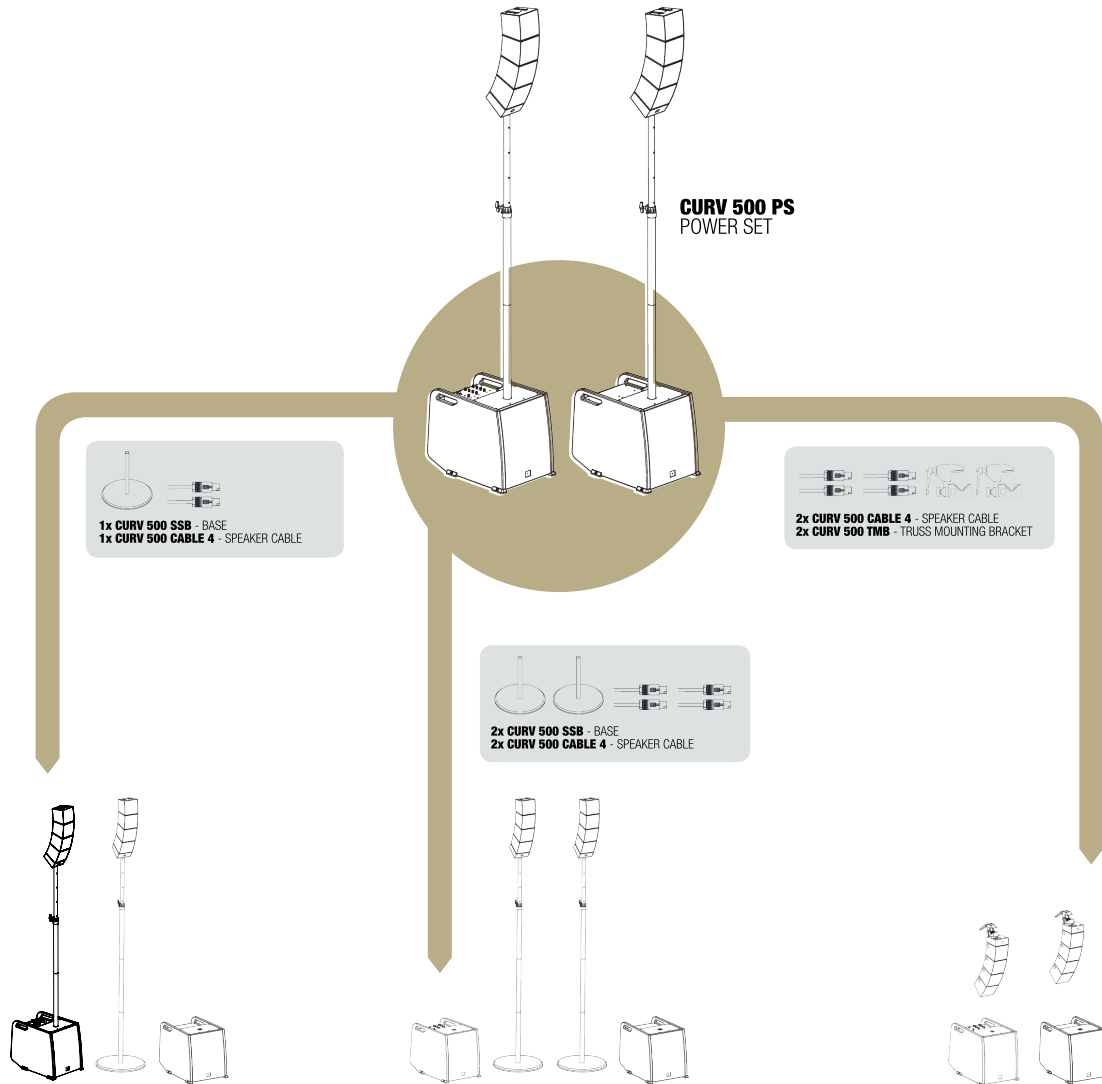

FLEXIBILITY - MORE APPLICATIONS