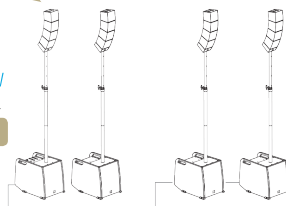

CURV 500 PES POWER EXTENSION SET - 460 W

1840 W
* SATELLITE
SETUP No.: 4

MONO