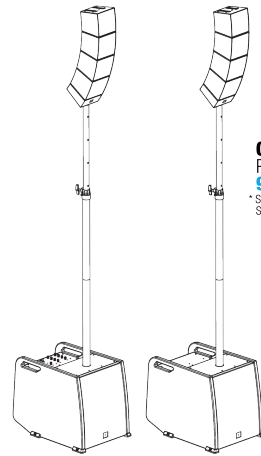

POWER SET CONFIGURATION GUIDE

SCALABILITY - MORE POWER