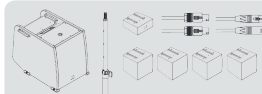

CURV 500 PES POWER EXTENSION SET - 460 W

1380 W
* SATELLITE
SETUP No.: 4

MONO