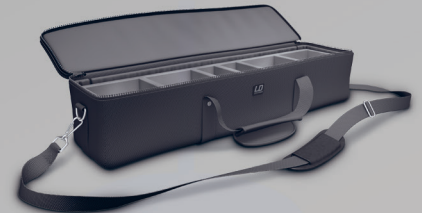

CURV 500 SAT BAG
Satellites Transport Bag for 4 CURV 500® Satellites