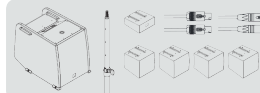

CURV 500 PES POWER EXTENSION SET - 460 W

∞