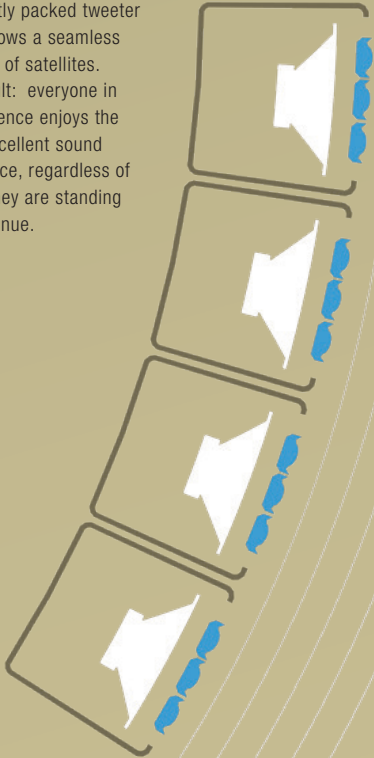

GREAT SOUND CAN BE INSTALLED.

CURV 500 TMB
Clamp for Truss

CURV 500 CMB
Ceilingmount

CURV 500 WMB /W
Wallmount downward

Wallmounted upward

The brackets can be fixed to the wall or ceiling. Wall-mounted, the line array can be assembled from the floor up or even suspended.

CURV 500 ISUB
10" Installation subwoofer

CURV 500 IAMP
4-Channel installation amplifier

BIG TECHNOLOGY: COMPACT DIMENSIONS

LD Systems' WaveAhead® technology places a vertical tweeter array in front of a high-performance full range transducer. This proprietary design reduces reflections from ceilings and floors resulting in clear, consistent coverage.

The tightly packed tweeter array allows a seamless coupling of satellites. The result: everyone in the audience enjoys the same excellent sound experience, regardless of where they are standing in the venue.