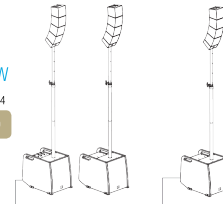

CURV 500 PES POWER EXTENSION SET - 460 W

1380 W
* SATELLITE
SETUP No.: 4

MONO