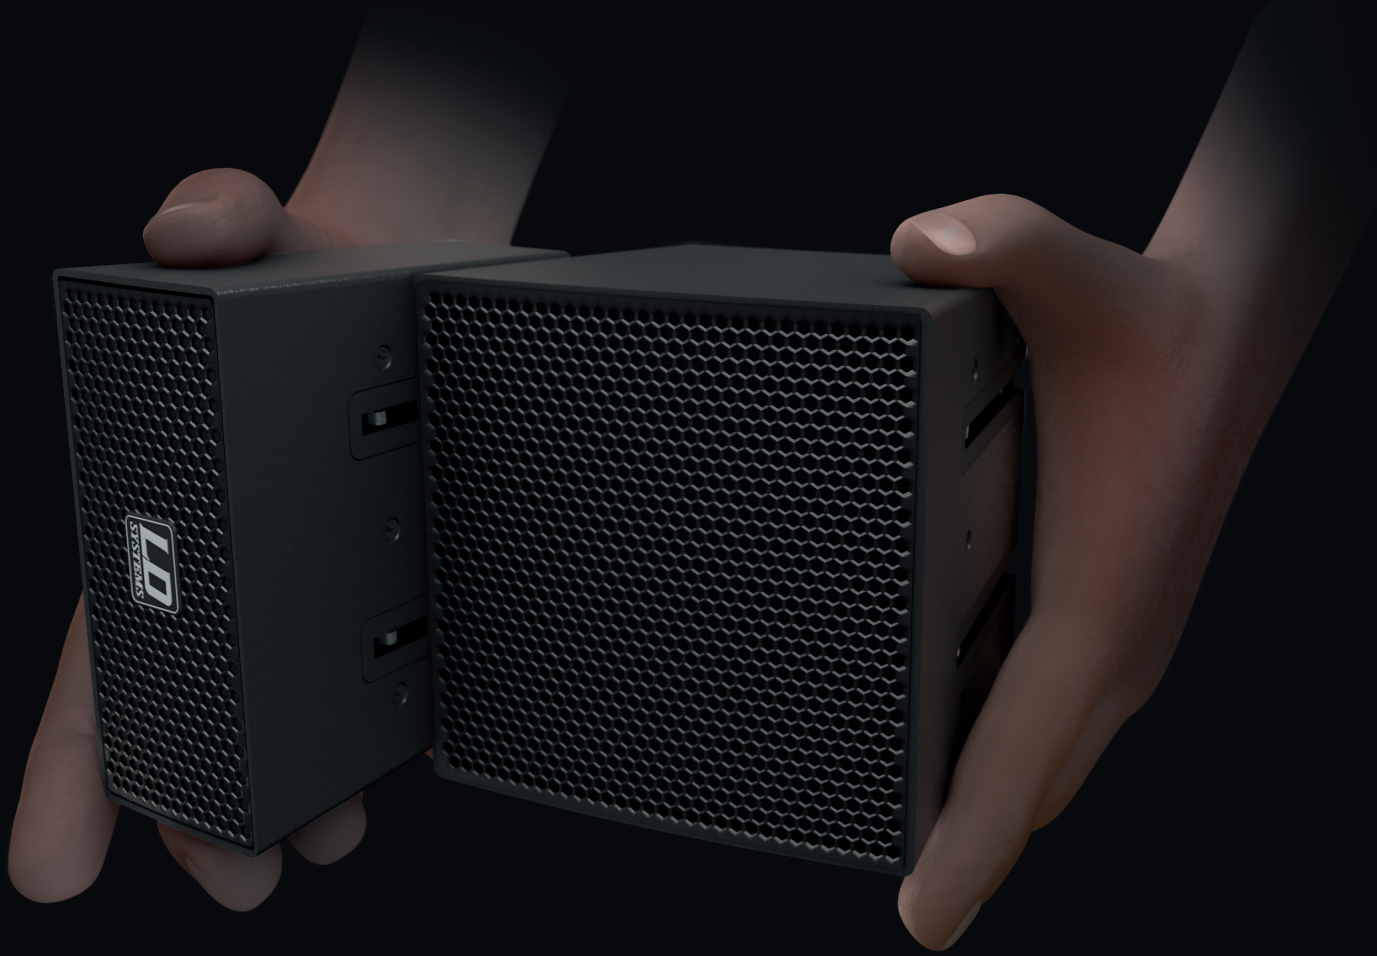

It is based around the SmartLink® adapter. Up to four Array Satellites can be effortlessly interconnected with the LD Systems-patented click mechanism delivering plug-and-play convenience. The adapter also provides the connection to the subwoofer, which serves as a control unit for the entire system, acting both as traditional bass box and mixing desk.

+

CURV 500® Subwoofer with control panel

=

CURV 500®
Portable Array System
Entertainer Set

GUESS WHY IT'S CALLED "SMARTLINK®"?

The innovative SmartLink® adapter forms the basis of the system. On top of that up to four Array Satellites can be effortlessly interconnected with the LD Systems-patented click mechanism: simply press the connection button, join the two modules by their guide rails and release the button to engage.

The speaker columns are equipped with up to four modular array satellites arranged in a curve. The result is extremely clear, three-dimensional sound – similar to the sound generated by large line arrays.

SOUND TO GO.

The CURV 500® is the first truly portable modular array system. Sophisticated technology, elegant design and a modularity that enables it to be transported conveniently and compactly.

Actual Size