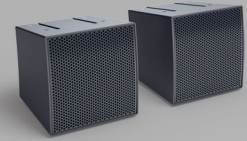

SOUND TO GO.

The CURV 500® is the first truly portable modular array system. Sophisticated technology, elegant design and a modularity that enables it to be transported conveniently and compactly.

Actual Size

CURV 500 SLA /W
SmartLink® adapter for CURV 500® portable Array System

CURV 500 DB
Distance Bar for CURV 500® portable Array System

CURV 500 SSB
Speaker Stand Base for CURV 500® portable Array System

CURV 500 SE

Subwoofer Extension for CURV 500® portable Array System

CURV 500 S2 /W
2 x Array Satellites for CURV 500® portable Array System

CURV 500 SAT BAG
Satellites Transport Bag for 4 CURV 500® Satellites

CURV 500 SUB PC