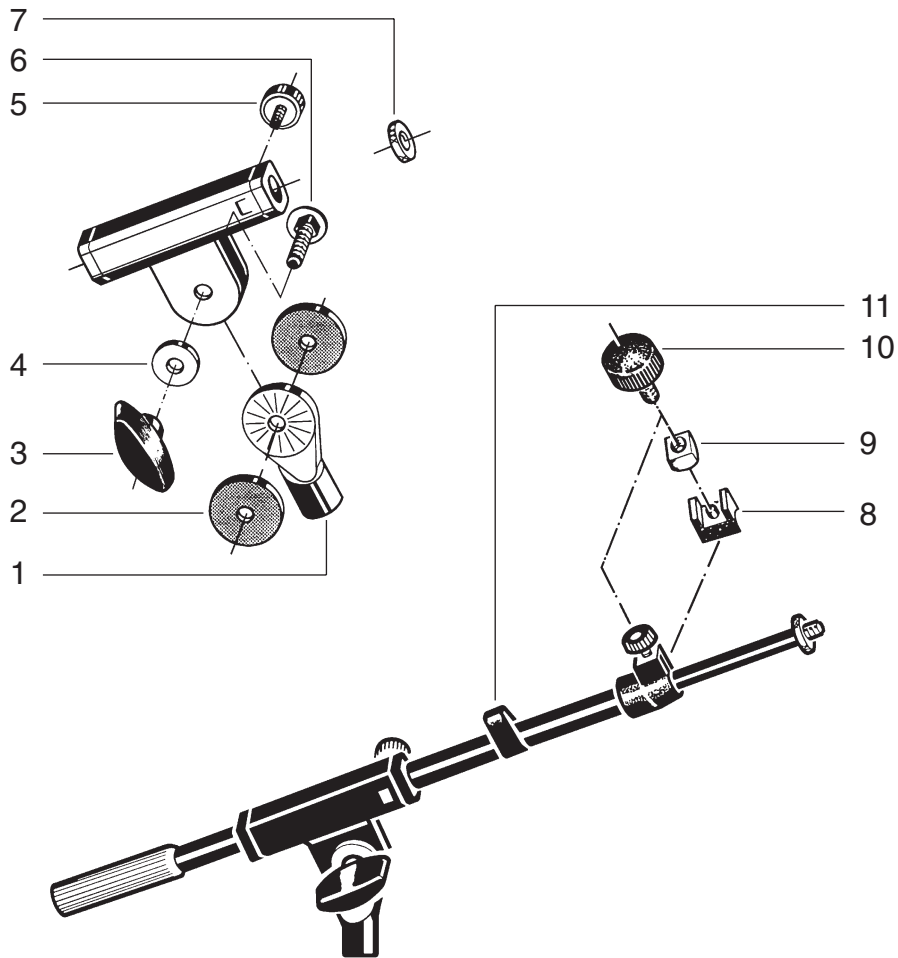

21140 Boom Arm

21140.300.55 black

pos.	description	art.-no.	qty
1	swivel head 3/8"	02.40.430.55	1
2	rubber washer	03.21.160.55	2
3	locking knob M8	01.83.980.55	1
4	washer \varnothing 8,4 mm	03.11.525.01	1
5	knurled knob M6 x 11 mm	01.82.826.55	1
6	carriage bolt M8 x 30 mm	03.07.530.15	1
7	aluminum threaded washer 3/8"	03.31.550.15	1
8	plastic locking spacer	01.86.615.55	1
9	locking nut M6	03.31.635.00	1
10	knurled knob M6 x 15 mm	01.82.830.55	1
11	cable clamp	01.85.960.55	1