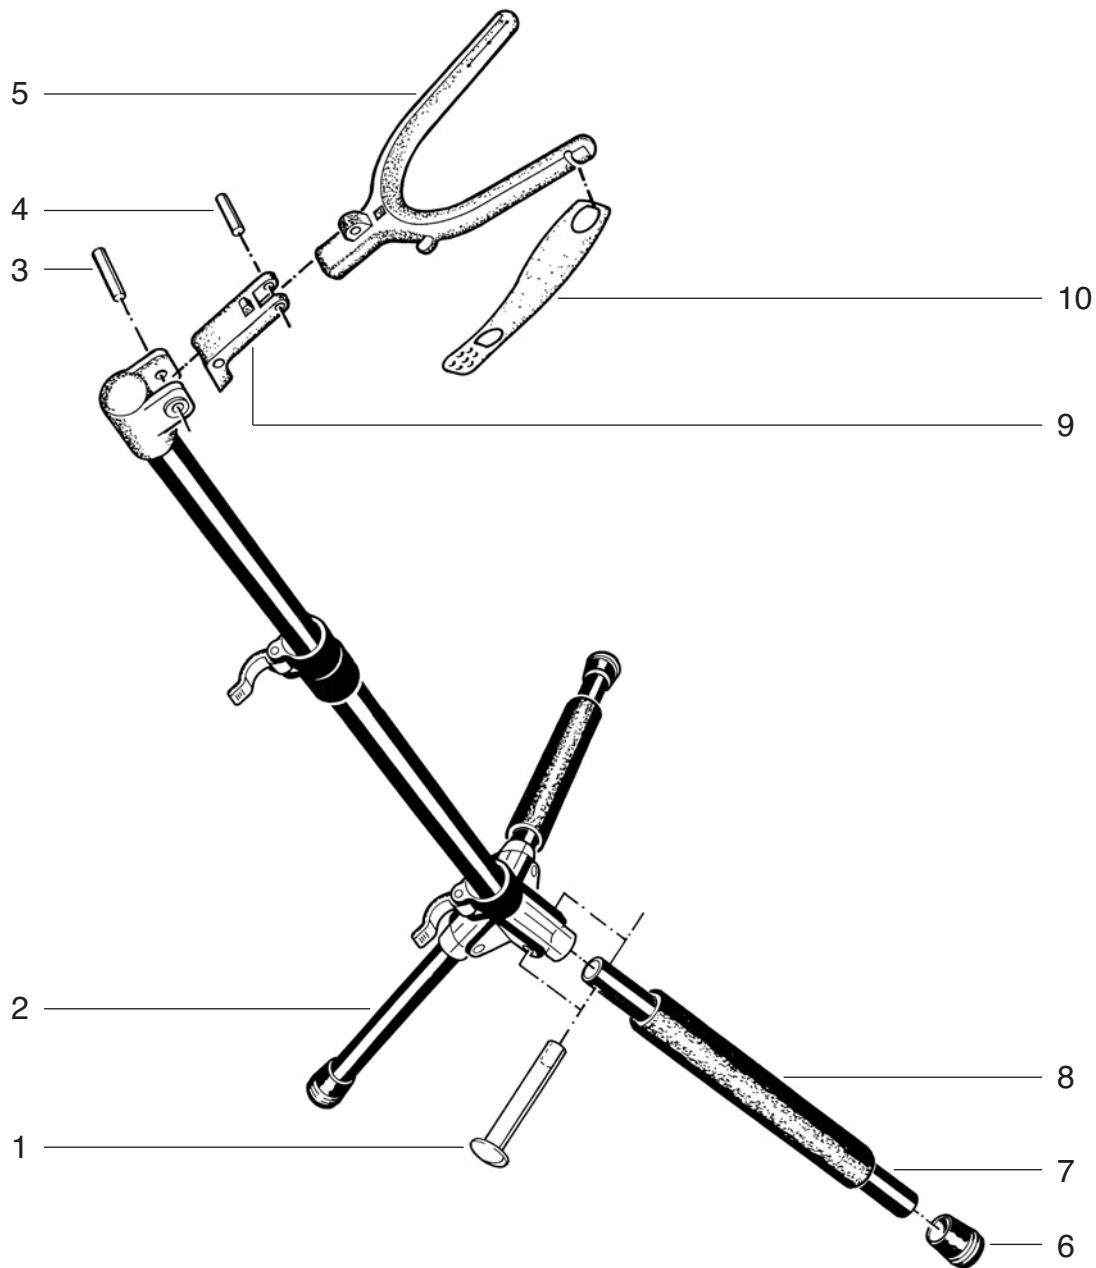

17680 Guitar Stand » Memphis 10«

17680.000.55 black

pos.	description	art.-no.	qty
1	rivet ø5 x 36 mm	7.176.800300	3
2	foot	7.176.850355	1
3	grooved pin long	7.176.850600	1
4	grooved pin short	7.176.850500	1
5	support brace	7.176.800555	1
6	foot cap	7.176.800255	3
7	arm with pad cpl.	7.176.800155	2
8	pad	7.176.800455	2
9	joint	7.176.800655	1
10	rubber locker	17681.000.55	1