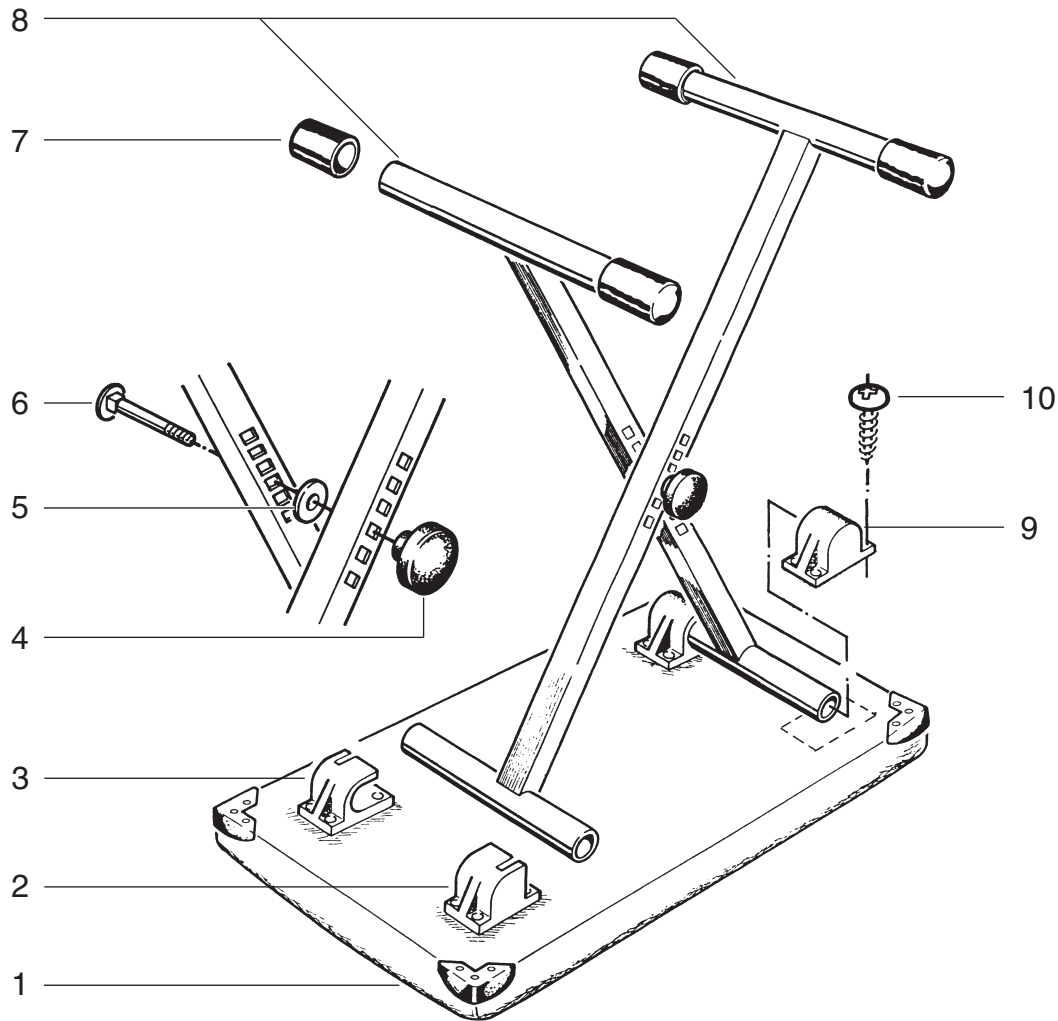

# 14076 Keyboard Bench

14076.000.55 black

pos.	description	art.-no.	qty
1	seat cushion	6.14076.1.55	1
2	base link open right	01.87.945.55	1
3	base link open left	01.87.946.55	1
4	locking nut M8	01.82.551.55	1
5	washer $\varnothing$ 8,4 mm	03.11.525.01	1
6	carriage bolt M8 x 70 mm	03.07.570.29	1
7	end cap $\varnothing$ 35 mm	01.84.860.55	4
8	H-support tube complete	5.14075.1.55	2
9	base link closed	01.87.940.55	2
10	button headed screw $\varnothing$ 5 x 20 mm	03.06.250.29	16