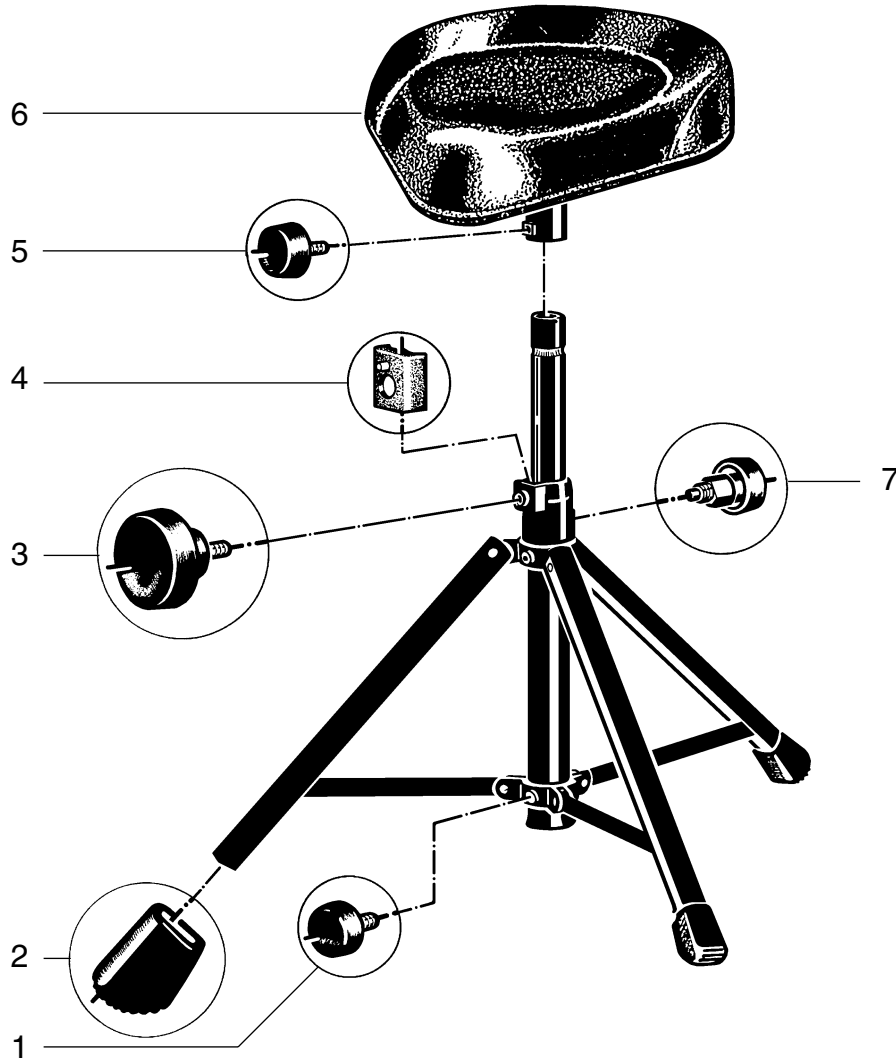

14053 Keyboarder / Bass Throne

14053.000.55 black

pos.	description	art.-no.	qty
1	locking knob	01.81.660.55	1
2	leg cap	01.84.870.55	3
3	weight adjustment locking knob	01.82.561.55	1
4	locking spacer	01.86.710.55	1
5	seat locking knob	01.81.735.55	1
6	seat	7.140.580155	1
7	spring loaded locking bolt	6.21460.1.00	1