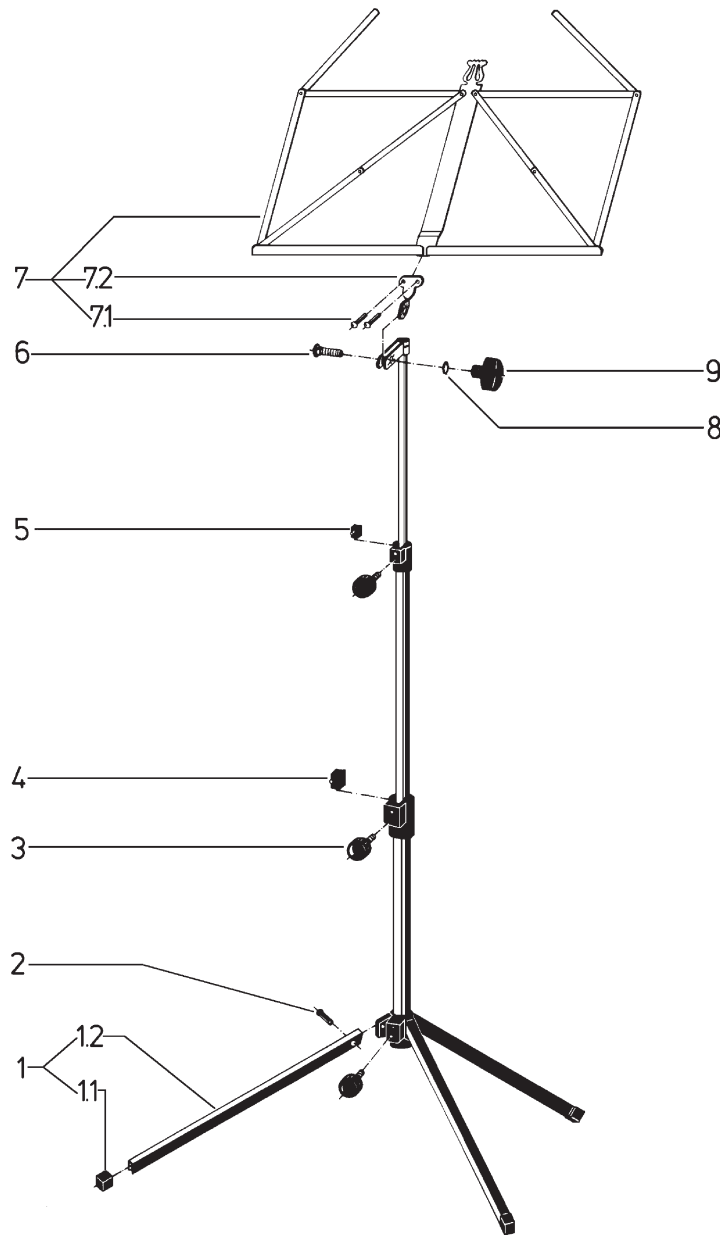

100/1 Music Stand

10010.000.55 black

10010.000.57 white

10010.000.59 red

pos.	description	art.-no. black	art.-no. white	art.-no. red	qty
1	leg complete consisting of:	7.100.100155	7.100.100157	7.100.100159	3
1.1	leg cap	01.84.650.55	01.84.650.55	01.84.650.55	1
1.2	leg	01.28.700.55	01.28.700.57	01.28.700.59	1
2	brass rivet	03.64.620.00	03.64.620.00	03.64.620.00	3
3	knurled knob M6 x 15 mm	01.82.830.55	01.82.830.55	01.82.830.55	3
4	plastic locking spacer	01.86.620.55	01.86.620.55	01.86.620.55	1
5	plastic locking spacer	01.86.610.55	01.86.610.55	01.86.610.55	1
6	carriage bolt M5 x 15 mm	03.07.120.01	03.07.120.01	03.07.120.01	1
7	desk complete consisting of:	6.10010.1.55	6.10010.1.57	6.10010.1.59	1
7.1	rivets 3 x 8 mm	03.62.065.01	03.62.065.01	03.62.065.01	2
7.2	swivel connector	01.44.520.01	01.44.520.01	01.44.520.01	1
8	washer	03.11.310.29	03.11.310.29	03.11.310.29	1
9	knurled knob	01.93.250.55	01.93.250.55	01.93.250.55	1