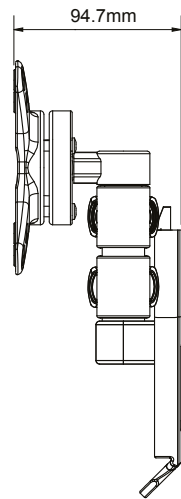

SIDE VIEW WITH ARM FOLDED