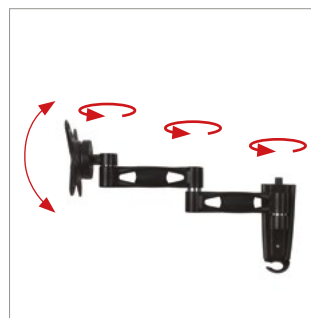

BTV114

DOUBLE ARM FLAT SCREEN WALL MOUNT WITH TILT & SWIVEL

DOUBLE ARM FOR EXTENDED REACH

Designed to wall mount small sized screens, this double arm wall mount features a tilting interface and three swivel points, allowing quick and easy repositioning of screens as required - whether folded flat against the wall at a depth of 77mm or at maximum extension. Cable management is included to help make a neat and tidy mounting solution which is ideal for home installations as well as commercial applications.

SPECIFICATION

Recommended screen size	up to 28"
Max load	15kg
VESA® compatibility	75 x 75 & 100 x 100
Tilt	+/-15°
Swivel	180° (at wall)
Screen rotation	360°
Distance from wall	77 - 385mm

FEATURES

- Easy tilt and swivel adjustment
- Features three swivel points: 180° at wall, 360° at central pivot and 240° at interface
- Screen rotation allows screen to be positioned in a landscape or portrait orientation
- Folds flat to the wall
- Integrated spirit level for easy wall plate levelling during installation
- Integrated cable management
- Simple 'hook-on' installation with all mounting hardware included

Screen mounting up to VESA 100 x 100mm

Integrated cable management and spirit level included

Features swivel and up / down tilt

Interface allows screen rotation of 360°

FRONT VIEW

REAR VIEW

FRONT VIEW WITH ARM FOLDED FLAT

Single Arm Wall Mount with Tilt & Swivel designed for screens up to 23"

Double Arm Wall Mount with Tilt & Swivel designed for screens up to 42"

Double Arm Wall Mount with Tilt & Swivel designed for screens up to 23"