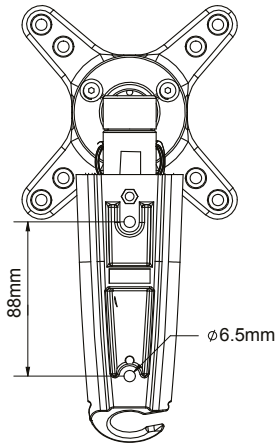

REAR VIEW

PACKING INFORMATION

COLOUR:	ORDER REF:	EAN CODE:	MASTER CARTON QTY:	INNER CARTON QTY:	MASTER CARTON WEIGHT:	MASTER CARTON CUBE:
Black	BTV114/B	5019318440595	12	0	19.80kg	0.063 cbm

ACCESSORIES AND SIMILAR PRODUCTS TO THE BTV114

BTV920	BTV113	BTV504	BT7513

AV Component Shelf Adjustable shelf designed for all common AV equipment

Single Arm Wall Mount with Tilt & Swivel designed for screens up to 23"

Double Arm Wall Mount with Tilt & Swivel designed for screens up to 42"

Double Arm Wall Mount with Tilt & Swivel designed for screens up to 23"

SS-BTV114V3-060819