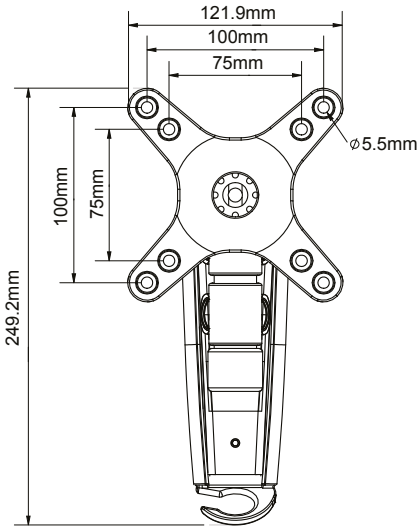

FRONT VIEW

PACKING INFORMATION

COLOUR:	ORDER REF:	EAN CODE:	MASTER CARTON QTY:	INNER CARTON QTY:	MASTER CARTON WEIGHT:	MASTER CARTON CUBE:
Black	BTV114/B	5019318440595	12	0	19.80kg	0.063 cbm

ACCESSORIES AND SIMILAR PRODUCTS TO THE BTV114

BTV920	BTV113	BTV504	BT7513

AV Component Shelf Adjustable shelf designed for all common AV equipment

Single Arm Wall Mount with Tilt & Swivel designed for screens up to 23"

Double Arm Wall Mount with Tilt & Swivel designed for screens up to 42"

Double Arm Wall Mount with Tilt & Swivel designed for screens up to 23"

SS-BTV114V3-060819