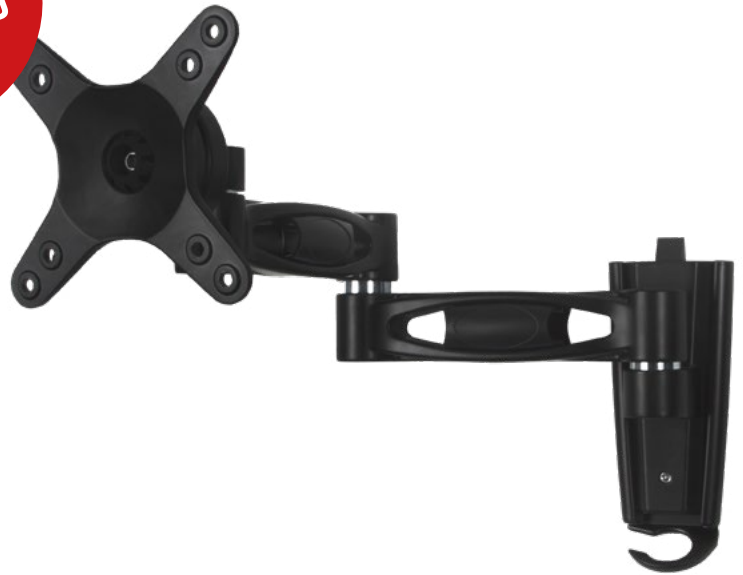

BTV114

DOUBLE ARM FLAT SCREEN WALL MOUNT WITH TILT & SWIVEL

DOUBLE ARM FOR EXTENDED REACH

Designed to wall mount small sized screens, this double arm wall mount features a tilting interface and three swivel points, allowing quick and easy repositioning of screens as required - whether folded flat against the wall at a depth of 77mm or at maximum extension. Cable management is included to help make a neat and tidy mounting solution which is ideal for home installations as well as commercial applications.

SPECIFICATION

Recommended screen size	up to 28"
Max load	15kg
VESA® compatibility	75 x 75 & 100 x 100
Tilt	+/-15°
Swivel	180° (at wall)
Screen rotation	360°
Distance from wall	77 - 385mm

FEATURES

- Easy tilt and swivel adjustment
- Features three swivel points: 180° at wall, 360° at central pivot and 240° at interface
- Screen rotation allows screen to be positioned in a landscape or portrait orientation
- Folds flat to the wall
- Integrated spirit level for easy wall plate levelling during installation
- Integrated cable management
- Simple 'hook-on' installation with all mounting hardware included

Screen mounting up to VESA 100 x 100mm

Integrated cable management and spirit level included

Features swivel and up / down tilt

Interface allows screen rotation of 360°

FRONT VIEW

REAR VIEW

FRONT VIEW WITH ARM FOLDED FLAT

Single Arm Wall Mount with Tilt & Swivel designed for screens up to 23"

Double Arm Wall Mount with Tilt & Swivel designed for screens up to 42"

Double Arm Wall Mount with Tilt & Swivel designed for screens up to 23"