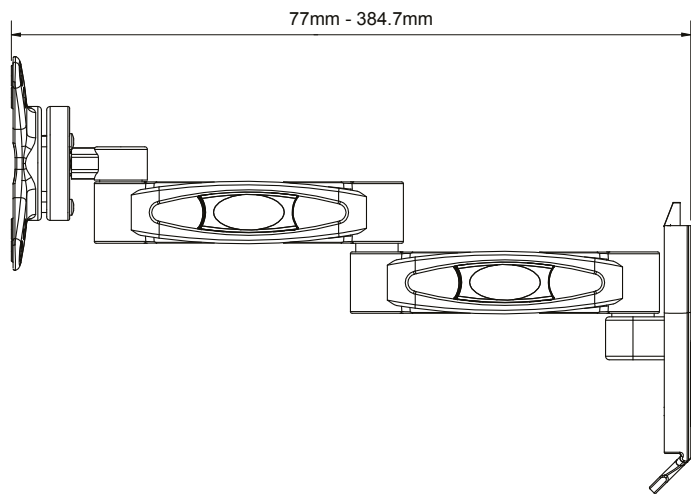

SIDE VIEW WITH ARM EXTENDED

PACKING INFORMATION

COLOUR:	ORDER REF:	EAN CODE:	MASTER CARTON QTY:	INNER CARTON QTY:	MASTER CARTON WEIGHT:	MASTER CARTON CUBE:
Black	BTV114/B	5019318440595	12	0	19.80kg	0.063 cbm

ACCESSORIES AND SIMILAR PRODUCTS TO THE BTV114

BTV920	BTV113	BTV504	BT7513

AV Component Shelf Adjustable shelf designed for all common AV equipment

Single Arm Wall Mount with Tilt & Swivel designed for screens up to 23"

Double Arm Wall Mount with Tilt & Swivel designed for screens up to 42"

Double Arm Wall Mount with Tilt & Swivel designed for screens up to 23"

SS-BTV114V3-060819