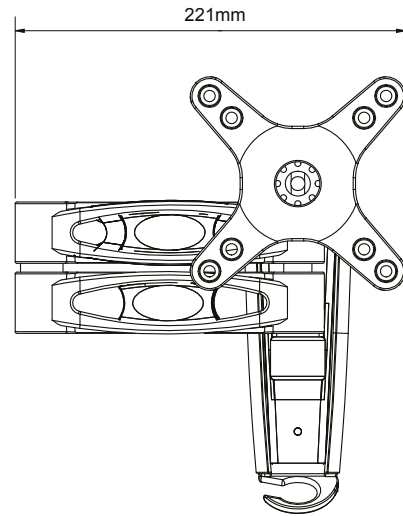

FRONT VIEW WITH ARM FOLDED FLAT