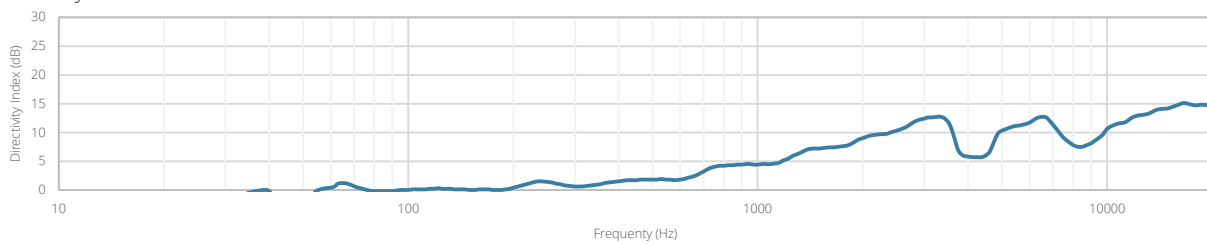

Variants:

- ALTI4M/B - Black version
- ALTI4M/W - White version

Acoustical data graphs:

Horizontal Polars:

Vertical Polars:

Sensitivity:

Beamwidth (-3dB):

Directivity index: