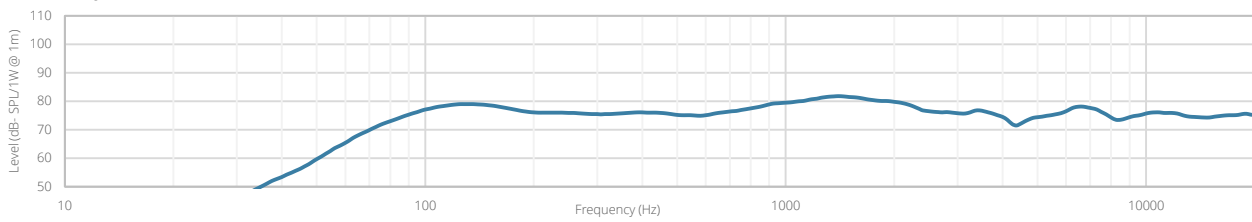

Variants:

- ALTI4M/B - Black version
- ALTI4M/W - White version

Acoustical data graphs:

Horizontal Polars:

Vertical Polars:

Sensitivity:

Beamwidth (-3dB):

Directivity index: