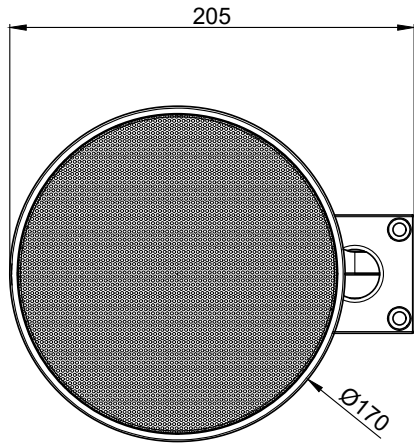

Product Features:

Dimensions		205 x 170 x 258 mm (W x H x D)
Connection cable length		0.7 m
Construction		Polypropylene
Front finish		Aluminium grill
Mounting & handling		2-way Revolving mounting bracket
Accessories	Included	5-pin connection cable (70 cm) 2-way Revolving mounting bracket

Variants:

- ALTI4M/B - Black version
- ALTI4M/W - White version

Acoustical data graphs:

Horizontal Polars:

Vertical Polars:

Sensitivity:

Beamwidth (-3dB):

Directivity index:

ALTI4M

Product description:

2-WAY 4" PROJECTOR SPEAKER 24W - 70V/100V & 16 OHM

Weight:

TBA

Outer dimensions:
(w x h x d)

205 x 170 x 257

Unit height: