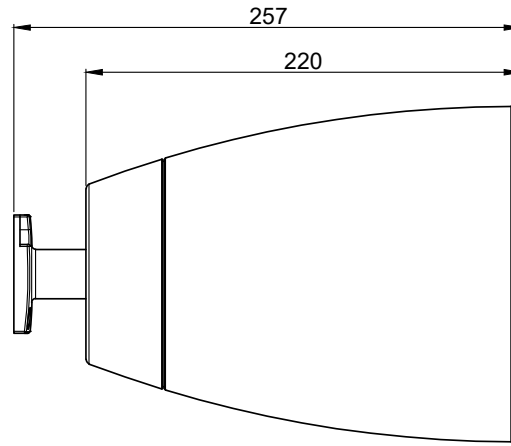

Product Features:

Dimensions		205 x 170 x 258 mm (W x H x D)
Connection cable length		0.7 m
Construction		Polypropylene
Front finish		Aluminium grill
Mounting & handling		2-way Revolving mounting bracket
Accessories	Included	5-pin connection cable (70 cm) 2-way Revolving mounting bracket

Variants:

- ALTI4M/B - Black version
- ALTI4M/W - White version

Acoustical data graphs:

Horizontal Polars:

Vertical Polars:

Sensitivity:

Beamwidth (-3dB):

Directivity index:

ALTI4M

Product description:

2-WAY 4" PROJECTOR SPEAKER 24W - 70V/100V & 16 OHM

Weight:

TBA

Outer dimensions:
(w x h x d)

205 x 170 x 257

Unit height: