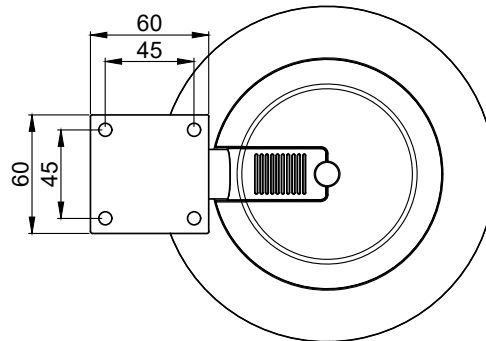

Product Features:

Dimensions		205 x 170 x 258 mm (W x H x D)
Connection cable length		0.7 m
Construction		Polypropylene
Front finish		Aluminium grill
Mounting & handling		2-way Revolving mounting bracket
Accessories	Included	5-pin connection cable (70 cm) 2-way Revolving mounting bracket

ALTI4M

Product description:

2-WAY 4" PROJECTOR SPEAKER 24W - 70V/100V & 16 OHM

Weight:

TBA

Outer dimensions:
(w x h x d)

205 x 170 x 257

Unit height: