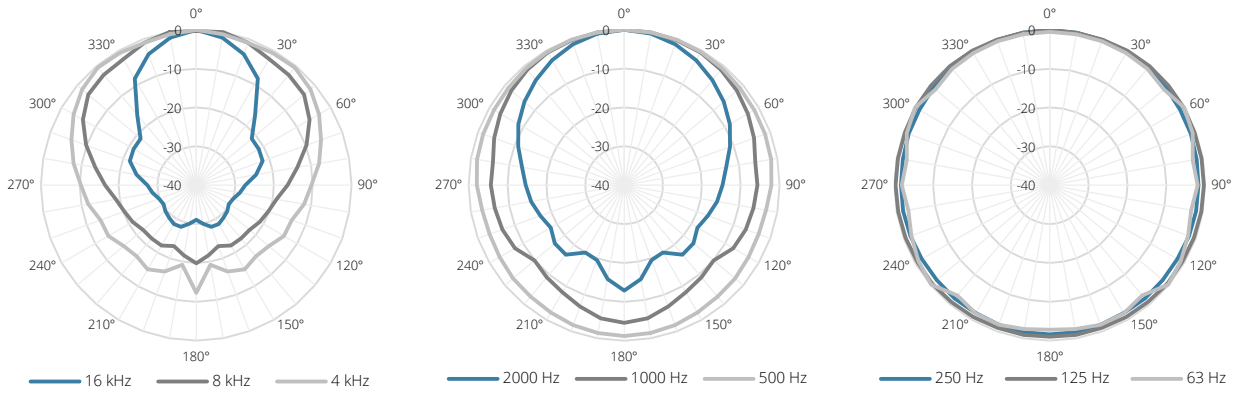

Impedance:

Voltage:

System specifications:

Max. Power		60 W
RMS Power		30 W
Speaker type		2-way coaxial
Drivers		4"
Impedance		16 Ω
Line Transformer Tappings	1	208 Ω - 100 V / Not used - 70 V / 24 W
	2	417 Ω - 100 V / 24 W - 70 V / 12 W
	3	833 Ω - 100 V / 12 W - 70 V / 6 W
Dispersion	Conical	165° (average 500 Hz to 5 kHz @ -6 dB)
Connectors		Waterproof AWX-5 connector
Sensitivity (1W/1m)		80 dB
Sound Pressure (Max. W/1m)	@ 16 Ω	95.1 dB
Frequency	Range (-10 dB)	65 Hz - 20 kHz
	Response (\pm 3 dB)	85 Hz - 20 kHz
Ingress Protection rating		IP65

Product Features:

Dimensions		205 x 170 x 258 mm (W x H x D)
Connection cable length		0.7 m
Construction		Polypropylene
Front finish		Aluminium grill
Mounting & handling		2-way Revolving mounting bracket
Accessories	Included	5-pin connection cable (70 cm) 2-way Revolving mounting bracket

Variants:

- ALTI4M/B - Black version
- ALTI4M/W - White version

Acoustical data graphs:

Horizontal Polars:

Vertical Polars:

Sensitivity:

Beamwidth (-3dB):

Directivity index: