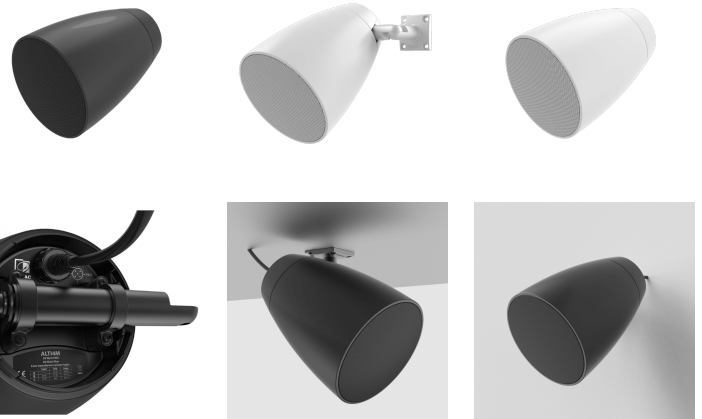

ALTI4M

2-way 4" design wall sound projector

Highlights:

- Innovative & unique design
- Wide opening angle
- AWX5™ waterproof connector
- Outdoor rated construction
- Countless mounting possibilities
- Multi-tapping 70V / 100V line transformer

"Don't feel like hanging around?"

The ALTI4M is a variant of the ALTI pendant speakers, featuring a die-cast mounting bracket for wall & ceiling mount purposes. This allows the same audio system design and identity throughout the entire installation in case some areas are not allowing pendant solutions being used due to the ceiling heights or structures. Acoustics and construction are identically crafted, while connections are made through weatherproof AWX5™ connectors, this construction has an IP65 rating.

The ALTI4M features a 2-way 4" driver combination with a coaxially mounted 1" soft dome tweeter and is fitted with a phase plug for excellent off-axis performance. The 2-way combination with a high-quality polypropylene enclosure and acoustic engineering craftsmanship guarantees premium performance for demanding applications. A continuous power handling of 30 Watt (RMS) and maximum power handling of 60 Watt is achieved.

Product Features:

Dimensions		205 x 170 x 258 mm (W x H x D)
Connection cable length		0.7 m
Construction		Polypropylene
Front finish		Aluminium grill
Mounting & handling		2-way Revolving mounting bracket
Accessories	Included	5-pin connection cable (70 cm) 2-way Revolving mounting bracket