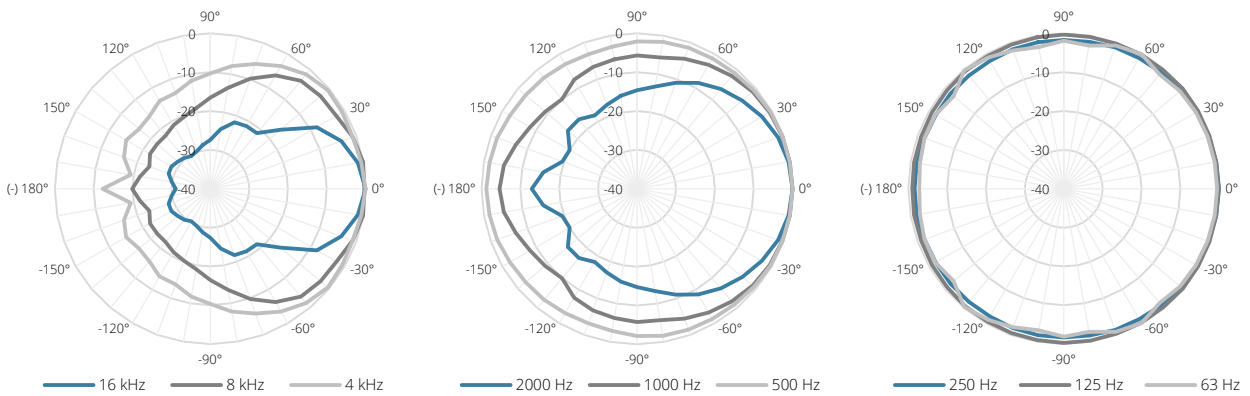

Product Features:

Dimensions		205 x 170 x 258 mm (W x H x D)
Connection cable length		0.7 m
Construction		Polypropylene
Front finish		Aluminium grill
Mounting & handling		2-way Revolving mounting bracket
Accessories	Included	5-pin connection cable (70 cm) 2-way Revolving mounting bracket

Variants:

- ALTI4M/B - Black version
- ALTI4M/W - White version

Acoustical data graphs:

Horizontal Polars:

Vertical Polars:

Sensitivity:

Beamwidth (-3dB):

Directivity index: