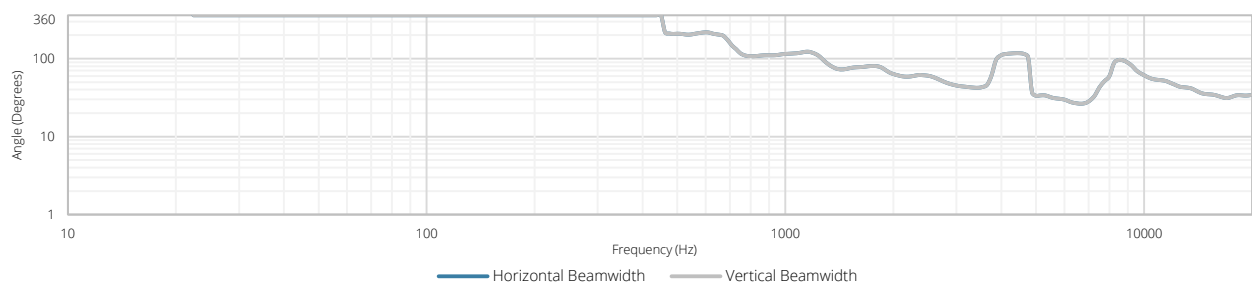

Variants:

- ALTI4M/B - Black version
- ALTI4M/W - White version

Acoustical data graphs:

Horizontal Polars:

Vertical Polars:

Sensitivity:

Beamwidth (-3dB):

Directivity index: