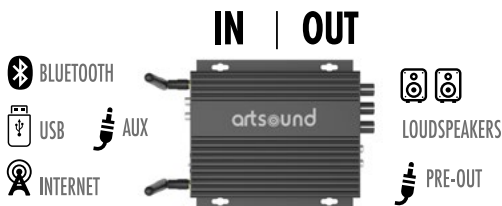

Music services

UPnP dlna

artsound

@Art_Sound - ArtSound.Audio
info@artsound.be - www.artsound.be