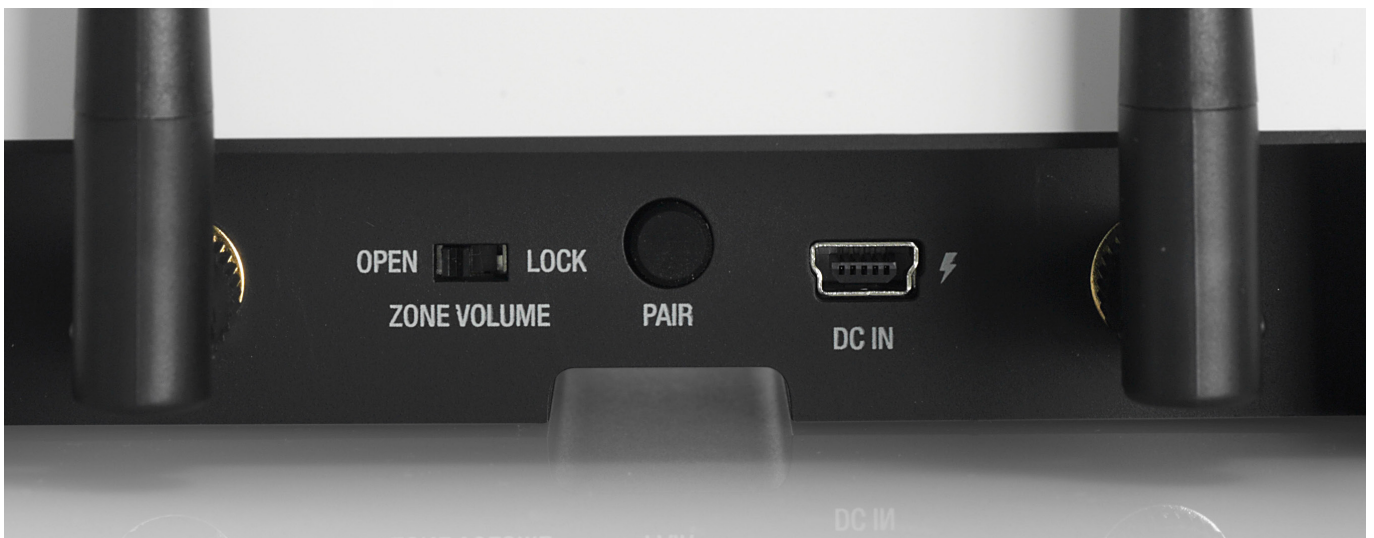

VOL-1

Wireless Volume Control

VOL-1 - Wireless Volume Control

Colours: White / BLACK

DIMENSIONS:

Height: 115 mm

Width: 161 mm

Depth: 59 mm

WEIGHT

310 g

WIRELESS FEATURES

- No interference or delays
- RF band: 1.9 GHz
- Plug n' play, no software needed
- Dedicated proprietary network protocol
- Range: 20-100 m depending on conditions

PRODUCT IMAGES