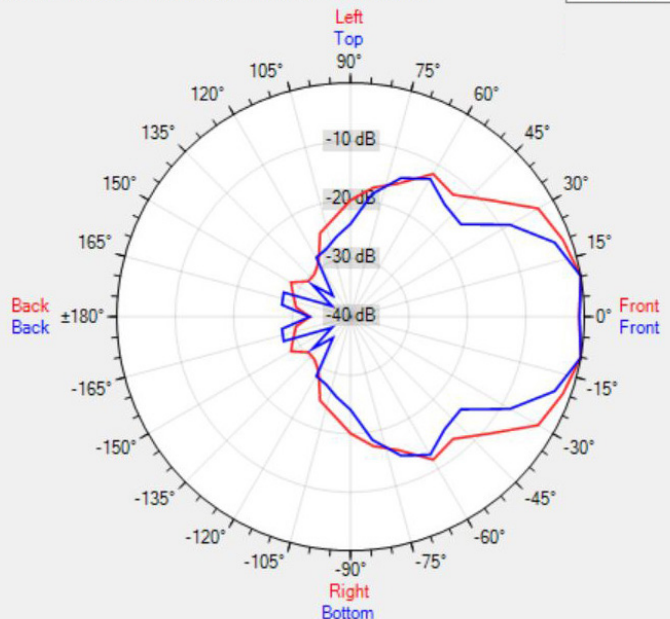

## TECHNICAL SPECIFICATIONS

height in mm	250	width in mm	360
depth in mm	290	loudspeaker system	2-way
woofer size in inch	6.5	tweeter size in inch	1
mounting system	U-bracket	colour	grey
100V transformer power taps in watts	62 - 32 - 16 - 8	SPL 1W/1m in dB	98
max SPL 1m in dB	115	frequency response in Hz	75 - 18 k
main construction material	ABS plastic	IP rating	66
applicable low impedance	no	applicable in 100V	yes
Horizontal dispersion angle 1000 Hz	105°	Vertical dispersion angle 1000 Hz	140°
closest RAL colour (subject to deviations)	RAL9006	Net weight product (kg)	3.10

## POLAR PLOTS

Data Shown: MPLT62 (Apart Audio)  
Display Parameters: Frequency: 1000Hz (1/24th Octave)

Horizontal  
Vertical

Data Shown: MPLT62 (Apart Audio)  
Display Parameters: Frequency: 2000Hz (1/24th Octave)

Horizontal  
Vertical

Data Shown: MPLT62 (Apart Audio)  
Display Parameters: Frequency: 4000Hz (1/24th Octave)

Horizontal  
Vertical

Data Shown: MPLT62 (Apart Audio)  
Display Parameters: Frequency: 8000Hz (1/24th Octave)

Horizontal  
Vertical

MORE PICTURES