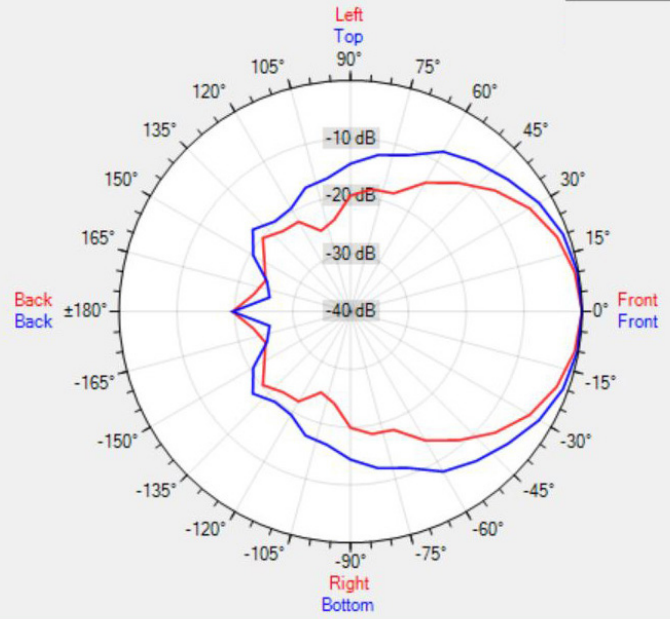

## TECHNICAL SPECIFICATIONS

height in mm	250	width in mm	360
depth in mm	290	loudspeaker system	2-way
woofer size in inch	6.5	tweeter size in inch	1
mounting system	U-bracket	colour	grey
100V transformer power taps in watts	62 - 32 - 16 - 8	SPL 1W/1m in dB	98
max SPL 1m in dB	115	frequency response in Hz	75 - 18 k
main construction material	ABS plastic	IP rating	66
applicable low impedance	no	applicable in 100V	yes
Horizontal dispersion angle 1000 Hz	105°	Vertical dispersion angle 1000 Hz	140°
closest RAL colour (subject to deviations)	RAL9006	Net weight product (kg)	3.10

## POLAR PLOTS

Data Shown: MPLT62 (Apart Audio)  
Display Parameters: Frequency: 1000Hz (1/24th Octave)

Horizontal  
Vertical

Data Shown: MPLT62 (Apart Audio)  
Display Parameters: Frequency: 2000Hz (1/24th Octave)

Horizontal  
Vertical

Data Shown: MPLT62 (Apart Audio)  
Display Parameters: Frequency: 4000Hz (1/24th Octave)

Horizontal  
Vertical

Data Shown: MPLT62 (Apart Audio)  
Display Parameters: Frequency: 8000Hz (1/24th Octave)