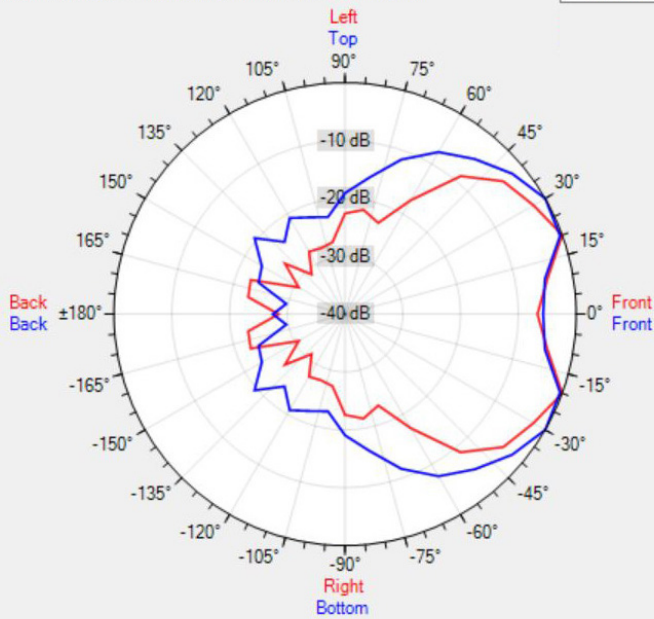

## TECHNICAL SPECIFICATIONS

height in mm	250	width in mm	360
depth in mm	290	loudspeaker system	2-way
woofer size in inch	6.5	tweeter size in inch	1
mounting system	U-bracket	colour	grey
100V transformer power taps in watts	62 - 32 - 16 - 8	SPL 1W/1m in dB	98
max SPL 1m in dB	115	frequency response in Hz	75 - 18 k
main construction material	ABS plastic	IP rating	66
applicable low impedance	no	applicable in 100V	yes
Horizontal dispersion angle 1000 Hz	105°	Vertical dispersion angle 1000 Hz	140°
closest RAL colour (subject to deviations)	RAL9006	Net weight product (kg)	3.10

## POLAR PLOTS

Data Shown: MPLT62 (Apart Audio)  
Display Parameters: Frequency: 1000Hz (1/24th Octave)

Horizontal  
Vertical

Data Shown: MPLT62 (Apart Audio)  
Display Parameters: Frequency: 2000Hz (1/24th Octave)

Horizontal  
Vertical

Data Shown: MPLT62 (Apart Audio)  
Display Parameters: Frequency: 4000Hz (1/24th Octave)

Horizontal  
Vertical

Data Shown: MPLT62 (Apart Audio)  
Display Parameters: Frequency: 8000Hz (1/24th Octave)

Horizontal  
Vertical

MORE PICTURES