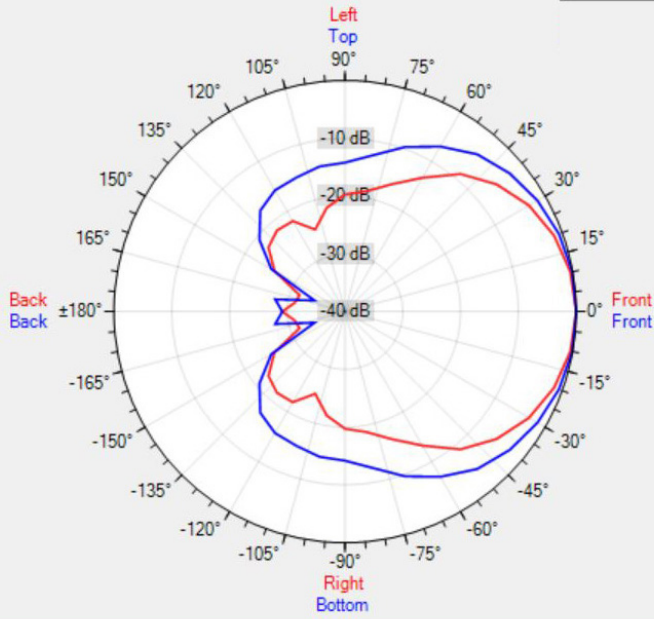

## TECHNICAL SPECIFICATIONS

height in mm	250	width in mm	360
depth in mm	290	loudspeaker system	2-way
woofer size in inch	6.5	tweeter size in inch	1
mounting system	U-bracket	colour	grey
100V transformer power taps in watts	62 - 32 - 16 - 8	SPL 1W/1m in dB	98
max SPL 1m in dB	115	frequency response in Hz	75 - 18 k
main construction material	ABS plastic	IP rating	66
applicable low impedance	no	applicable in 100V	yes
Horizontal dispersion angle 1000 Hz	105°	Vertical dispersion angle 1000 Hz	140°
closest RAL colour (subject to deviations)	RAL9006	Net weight product (kg)	3.10

## POLAR PLOTS

Data Shown: MPLT62 (Apart Audio)  
Display Parameters: Frequency: 1000Hz (1/24th Octave)

Horizontal  
Vertical

Data Shown: MPLT62 (Apart Audio)  
Display Parameters: Frequency: 2000Hz (1/24th Octave)